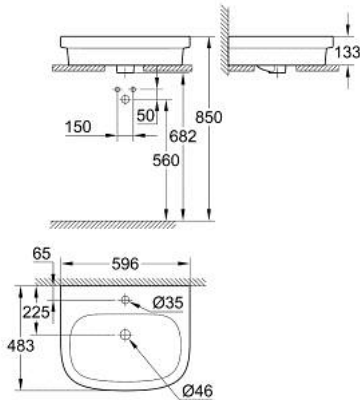

39 337 000 EURO CERAMIC COUNTER TOP BASIN 60

PRODUCT DESCRIPTION

- Colour: alpine white
- 1 hole punched
- with overflow
- 596 x 483 mm
- sanitary ware

39 337 000 **EURO CERAMIC COUNTER TOP BASIN 60**

SPARE PARTS

1: Mounting set (Spare part-nr. 49512000)