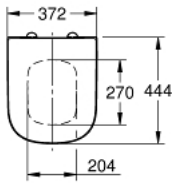

39 331 002 EURO CERAMIC WC SEAT

PRODUCT DESCRIPTION

- Colour: alpine white
- with lid
- quick release function
- detachable
- material: Duroplast
- including fixation set
- stainless steel hinges
- suitable for all GROHE Euro Ceramic WCs