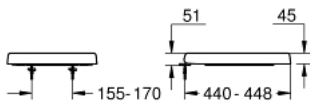

39 331 002 EURO CERAMIC WC SEAT

PRODUCT DESCRIPTION

- Colour: alpine white
- with lid
- quick release function
- detachable
- material: Duroplast
- including fixation set
- stainless steel hinges
- suitable for all GROHE Euro Ceramic WCs