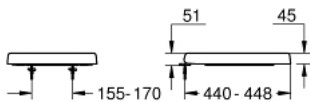

### PRODUCT DESCRIPTION

- Colour: alpine white
- with lid
- quick release function
- detachable
- material: Duroplast
- including fixation set
- stainless steel hinges
- easy fixation from above
- weight bearing capacity 150 kg
- compatible with Euro Ceramic bowls 39 328 000, 39 206 000, 39 538 000, 39 338 000 and 39 339 000