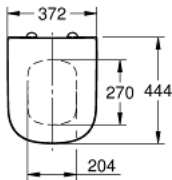

### PRODUCT DESCRIPTION

- Colour: alpine white
- with lid
- quick release function
- detachable
- material: Duroplast
- including fixation set
- stainless steel hinges
- easy fixation from above
- weight bearing capacity 150 kg
- compatible with Euro Ceramic bowls 39 328 000, 39 206 000, 39 538 000, 39 338 000 and 39 339 000