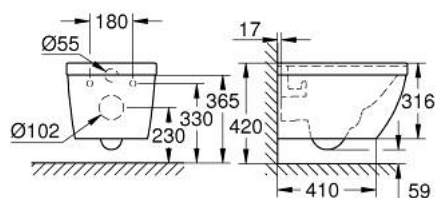

### PRODUCT DESCRIPTION

- Colour: alpine white
- for concealed cistern
- horizontal outlet
- GROHE Triple Vortex flushing technology
- wash down
- rimless
- flush volume 3/5 l
- class 1, full flush 6 l, 5 l according to EN997
- flushes with 3 l for small flush
- including fixation set
- sanitary ware
- fully skirted with invisible fixation
- compatible with seat and cover 39 330 002 (soft close) and 39 331 002 (without soft close)