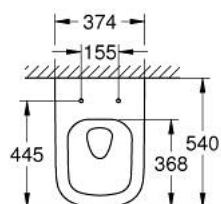

### PRODUCT DESCRIPTION

- Colour: alpine white
- for concealed cistern
- horizontal outlet
- GROHE Triple Vortex flushing technology
- wash down
- rimless
- flush volume 3/5 l
- class 1, full flush 6 l, 5 l according to EN997
- flushes with 3 l for small flush
- including fixation set
- sanitary ware
- fully skirted with invisible fixation
- compatible with seat and cover 39 330 002 (soft close) and 39 331 002 (without soft close)

### SPARE PARTS

1: Fixing set (Spare part-nr. 49510000)