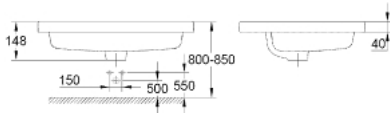

39 311 000 EUROCUBE COUNTER BASIN 60

PRODUCT DESCRIPTION

- Colour: alpine white
- built-in
- with overflow
- 1 hole punched
- 605 x 480 mm
- height 148 mm
- sanitary ware
- alpine white
- GROHE HyperClean anti-bacterial glazing
- ProGuard

39 311 000 **EUROCUBE COUNTER BASIN 60**

SPARE PARTS

1: Mounting set (Spare part-nr. 49512000)