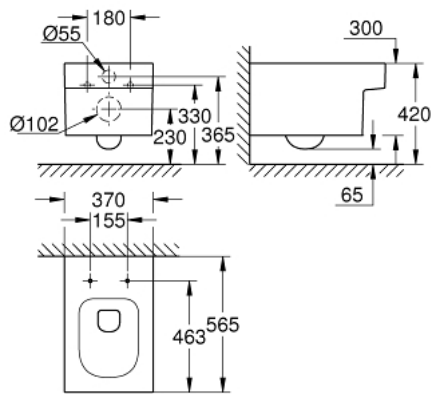

39 245 00H CUBE CERAMIC WALL HUNG WC

PRODUCT DESCRIPTION

- Colour: alpine white
- for concealed cistern
- horizontal outlet
- wash down
- rimless
- class 1, full flush 6 l, 5 l according to EN997
- flushes with 3 l for small flush
- including fixation set
- sanitary ware
- fully skirted with invisible fixation
- GROHE HyperClean anti-bacterial glazing
- GROHE AquaCeramic antistick coating
- compatible with seat and cover 39 488 000 (soft close)