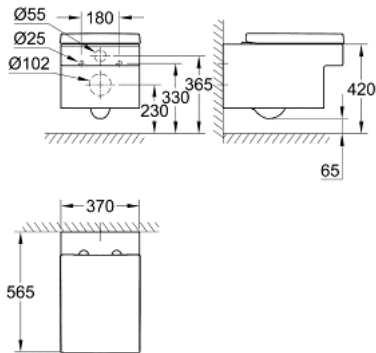

39 244 000 EUROCUBE WALL HUNG WC

PRODUCT DESCRIPTION

- Colour: alpine white
- 370 x 565 mm
- height 400 mm
- sanitary ware
- alpine white
- wash down flush with GROHE Triple Vortex flushing technology
- flush volume 5.0 l/3.0 l by EN
- flush volume 4.5 l/3.0 l by GB
- Duroplast WC seat and lid with soft close function
- including fixation set

39 244 000 EUROCUBE WALL HUNG WC

SPARE PARTS

- 1: WC seat and lid (Spare part-nr. 49504000)
- 1.1: Shock absorber (Spare part-nr. 4952000M)
- 2: Fixing set (Spare part-nr. 49509000)