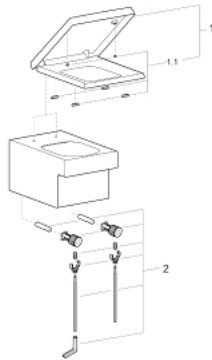

39 244 000 EUROCUBE WALL HUNG WC

PRODUCT DESCRIPTION

- Colour: alpine white
- 370 x 565 mm
- height 400 mm
- sanitary ware
- alpine white
- wash down flush with GROHE Triple Vortex flushing technology
- flush volume 5.0 l/3.0 l by EN
- flush volume 4.5 l/3.0 l by GB
- Duroplast WC seat and lid with soft close function
- including fixation set

39 244 000 EUROCUBE WALL HUNG WC

SPARE PARTS

- 1: WC seat and lid (Spare part-nr. 49504000)
- 1.1: Shock absorber (Spare part-nr. 4952000M)
- 2: Fixing set (Spare part-nr. 49509000)