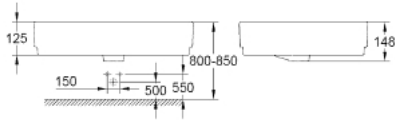

39 234 000 EUROCUBE COUNTER TOP BASIN 60

PRODUCT DESCRIPTION

- Colour: alpine white
- with overflow
- 1 hole punched
- 605 x 488 x 148 mm
- height 151 mm
- sanitary ware
- alpine white
- GROHE HyperClean anti-bacterial glazing
- ProGuard

39 234 000 EUROCUBE COUNTER TOP BASIN 60

SPARE PARTS

1: Mounting set (Spare part-nr. 49512000)