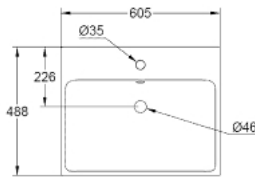

39 234 000 EUROCUBE COUNTER TOP BASIN 60

PRODUCT DESCRIPTION

- Colour: alpine white
- with overflow
- 1 hole punched
- 605 x 488 x 148 mm
- height 151 mm
- sanitary ware
- alpine white
- GROHE HyperClean anti-bacterial glazing
- ProGuard

39 234 000 EUROCUBE COUNTER TOP BASIN 60

SPARE PARTS

1: Mounting set (Spare part-nr. 49512000)