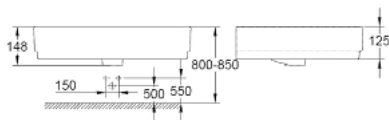

39 231 000 EUROCUBE WASH BASIN 60

PRODUCT DESCRIPTION

- Colour: alpine white
- wall hung
- with overflow
- 1 hole punched
- 605 x 480 mm
- height 148 mm
- sanitary ware
- GROHE HyperClean anti-bacterial glazing
- ProGuard