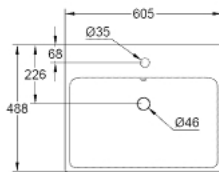

39 231 000 EUROCUBE WASH BASIN 60

PRODUCT DESCRIPTION

- Colour: alpine white
- wall hung
- with overflow
- 1 hole punched
- 605 x 480 mm
- height 148 mm
- sanitary ware
- GROHE HyperClean anti-bacterial glazing
- ProGuard