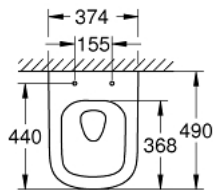

### PRODUCT DESCRIPTION

- Colour: alpine white
- for concealed cistern
- horizontal outlet
- GROHE Triple Vortex flushing technology
- wash down
- rimless
- flush volume 3/5 l
- class 1, full flush 6 l, 5 l according to EN997
- flushes with 3 l for small flush
- 49 cm width
- including fixation set
- sanitary ware
- fully skirted with invisible fixation
- compatible with seat and cover 39 330 002 (soft close) and 39 331 002 (without soft close)