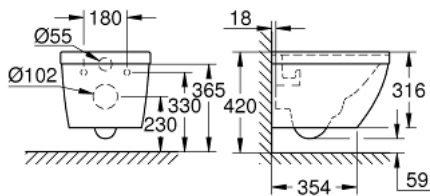

### PRODUCT DESCRIPTION

- Colour: alpine white
- for concealed cistern
- horizontal outlet
- GROHE Triple Vortex flushing technology
- wash down
- rimless
- flush volume 3/5 l
- class 1, full flush 6 l, 5 l according to EN997
- flushes with 3 l for small flush
- 49 cm width
- including fixation set
- sanitary ware
- fully skirted with invisible fixation
- compatible with seat and cover 39 330 002 (soft close) and 39 331 002 (without soft close)

39 206 000 **EURO CERAMIC WALL HUNG COMPACT WC**

**SPARE PARTS**

1: Fixing set (Spare part-nr. 49024000)