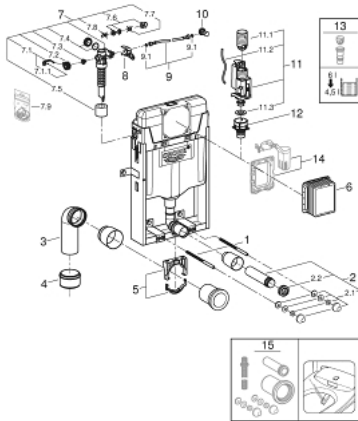

39 165 000 UNISET ELEMENT FOR WC

SPARE PARTS

- 1: Threaded bolt (Spare part-nr. 4276400M)
- 2: WC inlet and outlet connecting set (Spare part-nr. 37311K00)
- 2.1: Basin fastening (Spare part-nr. 43511SH0)
- 2.2: Connector (Spare part-nr. 37119000)
- 3: 4" Outlet Adaptor for Rapid SL (Spare part-nr. 42242000)
- 4: PP-outlet bend Ø 90 mm (Spare part-nr. 42327000)
- 5: Support for outlet bend (Spare part-nr. 42243000)
- 6: Revision shaft

  (Spare part-nr. 66783000)
- 7: Filling valve (Spare part-nr. 37095000)
- 7.1: Lever (Spare part-nr. 43734000)
- 7.1.1: Seal (Spare part-nr. 4377000M)
- 7.2: Valve head (Spare part-nr. 43536000)
- 7.3: Membrane (Spare part-nr. 4375800M)
- 7.4: Screw cap (Spare part-nr. 43735000)
- 7.5: Valve FLOAT, 5 pcs.. (Spare part-nr. 4379100M)
- 7.6: Set of seals (Spare part-nr. 43722000)*
- 8: Support device (Spare part-nr. 42246000)
- 9: Tube (Spare part-nr. 42397000)
- 9.1: Sealing washer (Spare part-nr. 0319100M)
- 10: Angle valve (Spare part-nr. 42343000)
- 11: Dual Flush discharge valve AV1 (Spare part-nr. 42320000)
- 11.1: Extension for overflow pipe (Spare part-nr. 42313000)
- 11.2: Pneumatic hose (Spare part-nr. 42319000)
- 11.3: Seal (Spare part-nr. 42310000)
- 12: Valve seat for GD2 (Spare part-nr. 42315000)
- 13: 4.5 l adapter for GD2 (Spare part-nr. 42333000)*
- 14: Adaptor (Spare part-nr. 38796000)*
- 15: Retrofit kit for shower toilets Sensia Arena and Sensia Pro (Spare part-nr. 40899000)*

* Optional accessories