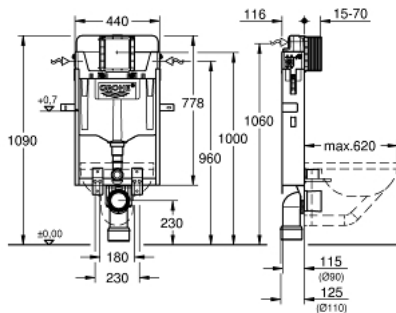

### PRODUCT DESCRIPTION

- with flushing cistern GD 2
- 778 x 440 x 116 mm
- for single installation
- 2 WC fixing bolts
- distance of fixing bolts 180/230 mm
- fixing device for ceramic
- outlet bend Ø 90 mm
- reducer Ø 90/110 mm
- inlet and outlet connecting set
- flushing cistern GD 2, containing following features:
  - adjustment ex factory 6 l and 3 l
  - pneumatic discharge valve offering 3 modes of operation: dual flush or start/stop or single flush
  - water supply from left/right/back or top
  - low noise (group I acc. to German Noise Specification)
  - cistern insulated against condensation
  - ½" angle valve with push fit flexible hose union
  - no tools required for the installation of the inspection shaft incl. protection during construction phase
  - for vertical or horizontal use
- preparation for shower toilets with additional accessory 40 899 000
- for mounting of small flush plates revision shaft 40 911 000 needs to be ordered separately