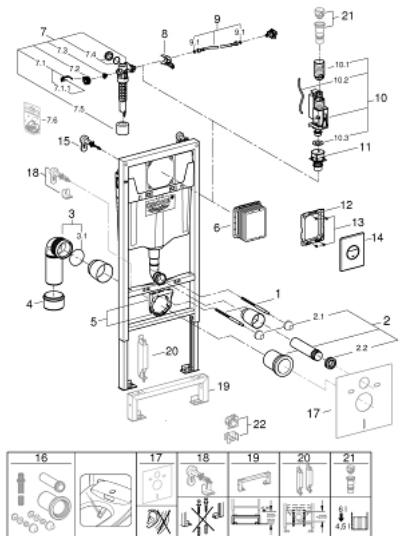

38 860 000 RAPID SL 3-IN-1 SET FOR WC, 1.13 M INSTALLATION HEIGHT

SPARE PARTS

1. 1: Threaded bolt (Spare part-nr. 4276400M)
   - 2: WC inlet and outlet connecting set (Spare part-nr. 37311K00)
   - 2.1: Basin fastening (Spare part-nr. 43511SH0)
   - 2.2: Connector (Spare part-nr. 37119000)
   - 3: PP-outlet bend Ø 90 mm (Spare part-nr. 42327000)
   - 4: 4" Outlet Adaptor for Rapid SL (Spare part-nr. 42242000)
   - 5: Support for outlet bend (Spare part-nr. 42243000)
   - 6: Revision shaft

     (Spare part-nr. 66791000)
   - 7: Filling valve (Spare part-nr. 37095000)
   - 7.1: Lever (Spare part-nr. 43734000)
   - 7.1.1: Seal (Spare part-nr. 4377000M)
   - 7.2: Valve head (Spare part-nr. 43536000)
   - 7.3: Membrane (Spare part-nr. 4375800M)
   - 7.4: Screw cap (Spare part-nr. 43735000)
   - 7.5: Valve FLOAT, 5 pcs.. (Spare part-nr. 4379100M)
   - 7.6: Set of seals (Spare part-nr. 43722000)*
   - 8: Support device (Spare part-nr. 42246000)
   - 9: Tube (Spare part-nr. 42233000)
   - 9.1: Sealing washer (Spare part-nr. 0319100M)
   - 10: Headpart (Spare part-nr. 42385000)
   - 11: Dual Flush discharge valve AV1 (Spare part-nr. 42320000)
   - 11.1: Extension for overflow pipe (Spare part-nr. 42313000)
   - 11.2: Pneumatic hose (Spare part-nr. 42319000)
   - 11.3: Seal (Spare part-nr. 42310000)
   - 12: Valve seat for GD2 (Spare part-nr. 42315000)
   - 13: Wall brackets

     (Spare part-nr. 3855800M)
   - 14: Screw (Spare part-nr. 6636200M)
   - 15: Mounting frame (Spare part-nr. 43207000)
   - 16: Top plate with push button (Spare part-nr. 42375000)
   - 17: Adaptor (Spare part-nr. 38796000)*
   - 18: Set for noise protection (Spare part-nr. 37131000)*
   - 19: 4.5 l adapter for GD2 (Spare part-nr. 42333000)*
   - 20: special support (Spare part-nr. 38779000)*
   - 21: Xtra wall brackets, flexible placing (Spare part-nr. 38733000)*
2. Optional accessories