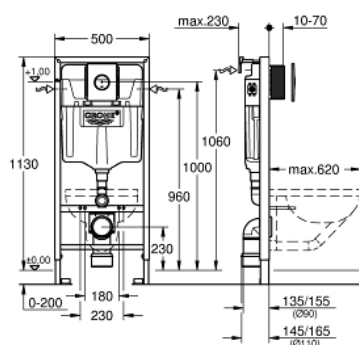

## 38 860 000 RAPID SL 3-IN-1 SET FOR WC, 1.13 M INSTALLATION HEIGHT

### PRODUCT DESCRIPTION

- Colour: chrome
- with flushing cistern GD 2
- consisting of:
  - Rapid SL element for WC (38 528 001)
  - Nova Cosmopolitan flush plate, chrome (38 765 000)
  - wall brackets (38 558 00M)