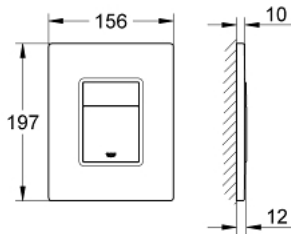

38 859 XG0 SKATE COSMOPOLITAN FLUSH PLATE

PRODUCT DESCRIPTION

- Colour: black graphics
- with printed graphics
- for dual flush
- for pneumatic discharge valve AV1
- vertical and horizontal installation
- 156 x 197 mm
- material: ABS
- GROHE LongLife finish
- GROHE EcoJoy - less water, perfect flow

38 859 XG0 SKATE COSMOPOLITAN FLUSH PLATE

SPARE PARTS

1: Top plate with push button (Spare part-nr. 42371XG0)

2: Screw (Spare part-nr. 6636200M)

3: Mounting frame (Spare part-nr. 43207000)

4: Fixing set (Spare part-nr. 4308500M)*