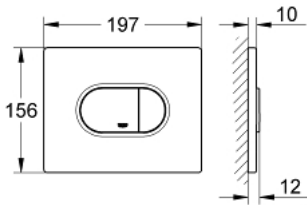

38 858 SH0 ARENA COSMOPOLITAN FLUSH PLATE

PRODUCT DESCRIPTION

- Colour: alpine white
- for dual flush
- for pneumatic discharge valve AV1
- horizontal installation
- 156 x 197 mm
- material: ABS
- GROHE EcoJoy - less water, perfect flow
- for combination with Rapid SL and Uniset with GD 2 cistern
- for use with Rapid SLX please order shaft 66 791 000 (sold separately)

38 858 SH0 ARENA COSMOPOLITAN FLUSH PLATE

SPARE PARTS

1: Top plate with push button (Spare part-nr. 42379SH0)

2: Screw (Spare part-nr. 6636200M)

3: Mounting frame (Spare part-nr. 43207000)

4: Fixing set (Spare part-nr. 4308500M)*