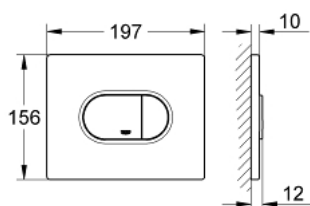

38 858 P00 ARENA COSMOPOLITAN FLUSH PLATE

PRODUCT DESCRIPTION

- Colour: matte chrome
- for dual flush
- for pneumatic discharge valve AV1
- horizontal installation
- 156 x 197 mm
- material: ABS
- GROHE LongLife finish
- GROHE EcoJoy - less water, perfect flow

- for combination with Rapid SL and Uniset with GD 2 cistern

- for use with Rapid SLX please order shaft 66 791 000 (sold separately)

38 858 P00 ARENA COSMOPOLITAN FLUSH PLATE

SPARE PARTS

1: Top plate with push button (Spare part-nr. 42379P00)