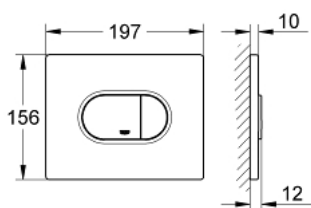

38 858 000 ARENA COSMOPOLITAN FLUSH PLATE

PRODUCT DESCRIPTION

- Colour: chrome
- for dual flush
- for pneumatic discharge valve AV1
- horizontal installation
- 156 x 197 mm
- material: ABS
- GROHE LongLife finish
- GROHE EcoJoy - less water, perfect flow

- for combination with Rapid SL and Uniset with GD 2 cistern

- for use with Rapid SLX please order shaft 66 791 000 (sold separately)

38 858 000 ARENA COSMOPOLITAN FLUSH PLATE

SPARE PARTS

1: Top plate with push button (Spare part-nr. 42379000)