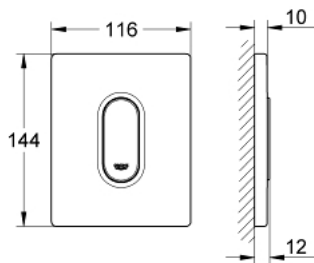

38 857 P00 ARENA COSMOPOLITAN ACTUATION PLATE

PRODUCT DESCRIPTION

- Colour: matte chrome
- manual activation for urinal
- set for final installation
- for Rapido U or Rapido UMB
- 116 x 144 mm
- mechanical functional cartridge
- flow pressure min 0.5 bar
- operating pressure max 6 bar
- 1.0 - 6.0 adjustable
- low noise (group II according to German noise specification)
- GROHE LongLife finish

38 857 P00 ARENA COSMOPOLITAN ACTUATION PLATE

SPARE PARTS

- 1: Top plate with push button (Spare part-nr. 42380P00)
- 2: Screw (Spare part-nr. 6636200M)
- 3: Mounting frame (Spare part-nr. 66845000)
- 4: Cartridge (Spare part-nr. 42354000)
- 4.1: Seal kit (Spare part-nr. 4271500M)
- 4.2: Rings (Spare part-nr. 4282000M)