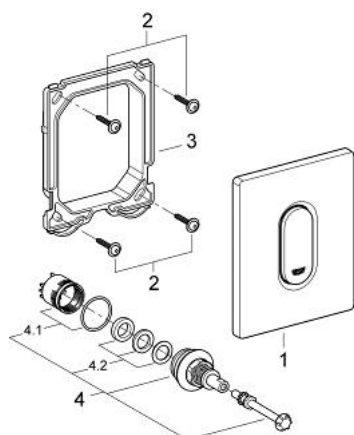

38 857 P00 ARENA COSMOPOLITAN ACTUATION PLATE

PRODUCT DESCRIPTION

- Colour: matte chrome
- manual activation for urinal
- set for final installation
- for Rapido U or Rapido UMB
- 116 x 144 mm
- mechanical functional cartridge
- flow pressure min 0.5 bar
- operating pressure max 6 bar
- 1.0 - 6.0 adjustable
- low noise (group II according to German noise specification)
- GROHE LongLife finish

38 857 P00 ARENA COSMOPOLITAN ACTUATION PLATE

SPARE PARTS

- 1: Top plate with push button (Spare part-nr. 42380P00)
- 2: Screw (Spare part-nr. 6636200M)
- 3: Mounting frame (Spare part-nr. 66845000)
- 4: Cartridge (Spare part-nr. 42354000)
- 4.1: Seal kit (Spare part-nr. 4271500M)
- 4.2: Rings (Spare part-nr. 4282000M)