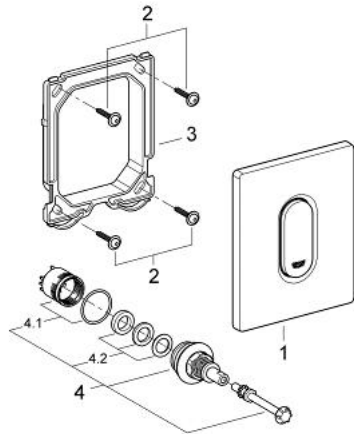

38 857 000 ARENA COSMOPOLITAN ACTUATION PLATE

PRODUCT DESCRIPTION

- Colour: chrome
- manual activation for urinal
- set for final installation
- for Rapido U or Rapido UMB
- 116 x 144 mm
- mechanical functional cartridge
- flow pressure min 0.5 bar
- operating pressure max 6 bar
- 1.0 - 6.0 adjustable
- low noise (group II according to German noise specification)
- GROHE LongLife finish

38 857 000 ARENA COSMOPOLITAN ACTUATION PLATE

SPARE PARTS

- 1: Top plate with push button (Spare part-nr. 42380000)
- 2: Screw (Spare part-nr. 6636200M)
- 3: Mounting frame (Spare part-nr. 66845000)
- 4: Cartridge (Spare part-nr. 42354000)
- 4.1: Seal kit (Spare part-nr. 4271500M)
- 4.2: Rings (Spare part-nr. 4282000M)