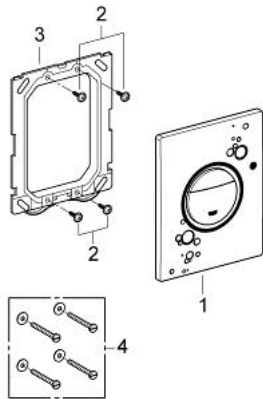

## 38 847 LI0 NOVA COSMOPOLITAN FLUSH PLATE

### PRODUCT DESCRIPTION

- Colour: white/chrome
- with printed graphics
- for dual flush
- for pneumatic discharge valve AV1
- vertical and horizontal installation
- 156 x 197 mm
- material: ABS

### SPARE PARTS

1: Top plate with push button (Spare part-nr. 42375LI0)

2: Screw (Spare part-nr. 6636200M)

3: Mounting frame (Spare part-nr. 43207000)

4: Fixing set (Spare part-nr. 4308500M)\*

\* Optional accessories