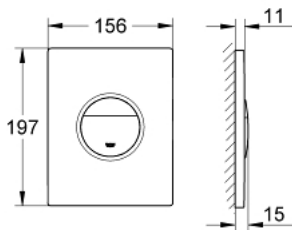

## 38 847 LI0 NOVA COSMOPOLITAN FLUSH PLATE

### PRODUCT DESCRIPTION

- Colour: white/chrome
- with printed graphics
- for dual flush
- for pneumatic discharge valve AV1
- vertical and horizontal installation
- 156 x 197 mm
- material: ABS