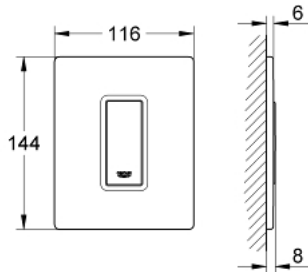

38 846 MF0 SKATE COSMOPOLITAN ACTUATION PLATE

PRODUCT DESCRIPTION

- Colour: chrome/daVinci satin
- with glass surface
- made of security glass
- manual activation for urinal
- plastic actuation button, chrome plated
- set for final installation
- for Rapido U or Rapido UMB
- fixing frame with mounting-set
- 116 x 144 mm
- mechanical functional cartridge
- flow pressure min 0.5 bar
- operating pressure max 6 bar
- 1.0 - 6.0 adjustable
- low noise (group II according to German noise specification)
- GROHE LongLife finish

38 846 MF0 SKATE COSMOPOLITAN ACTUATION PLATE

SPARE PARTS

- 1: Top plate with push button (Spare part-nr. 42373MF0)
- 2: Cartridge (Spare part-nr. 42354000)
- 2.1: Seal kit (Spare part-nr. 4271500M)
- 2.2: Rings (Spare part-nr. 4282000M)