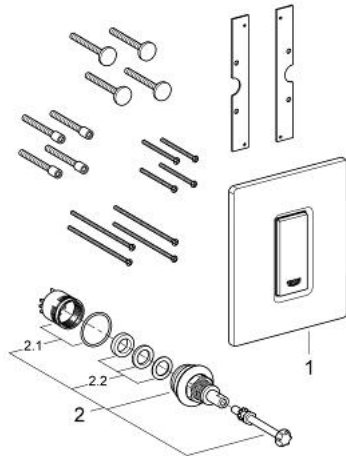

38 846 MF0 SKATE COSMOPOLITAN ACTUATION PLATE

PRODUCT DESCRIPTION

- Colour: chrome/daVinci satin
- with glass surface
- made of security glass
- manual activation for urinal
- plastic actuation button, chrome plated
- set for final installation
- for Rapido U or Rapido UMB
- fixing frame with mounting-set
- 116 x 144 mm
- mechanical functional cartridge
- flow pressure min 0.5 bar
- operating pressure max 6 bar
- 1.0 - 6.0 adjustable
- low noise (group II according to German noise specification)
- GROHE LongLife finish

38 846 MF0 SKATE COSMOPOLITAN ACTUATION PLATE

SPARE PARTS

- 1: Top plate with push button (Spare part-nr. 42373MF0)
- 2: Cartridge (Spare part-nr. 42354000)
- 2.1: Seal kit (Spare part-nr. 4271500M)
- 2.2: Rings (Spare part-nr. 4282000M)