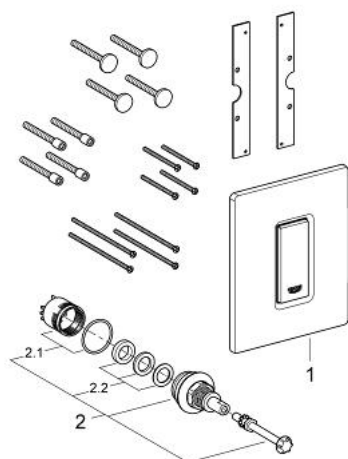

## 38 846 LS0 **SKATE COSMOPOLITAN ACTUATION PLATE**

### PRODUCT DESCRIPTION

- Colour: moon white
- with glass surface
- made of security glass
- manual activation for urinal
- plastic actuation button, chrome plated
- set for final installation
- for Rapido U or Rapido UMB
- fixing frame with mounting-set
- 116 x 144 mm
- mechanical functional cartridge
- flow pressure min 0.5 bar
- operating pressure max 6 bar
- 1.0 - 6.0 adjustable
- low noise (group II according to German noise specification)

### SPARE PARTS

- 1: Top plate with push button (Spare part-nr. 42373LS0)
- 2: Cartridge (Spare part-nr. 42354000)
- 2.1: Seal kit (Spare part-nr. 4271500M)
- 2.2: Rings (Spare part-nr. 4282000M)