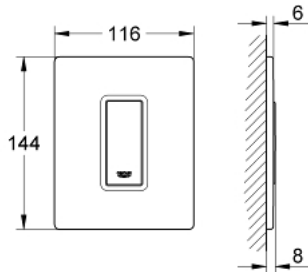

## 38 846 LS0 **SKATE COSMOPOLITAN ACTUATION PLATE**

### PRODUCT DESCRIPTION

- Colour: moon white
- with glass surface
- made of security glass
- manual activation for urinal
- plastic actuation button, chrome plated
- set for final installation
- for Rapido U or Rapido UMB
- fixing frame with mounting-set
- 116 x 144 mm
- mechanical functional cartridge
- flow pressure min 0.5 bar
- operating pressure max 6 bar
- 1.0 - 6.0 adjustable
- low noise (group II according to German noise specification)

### SPARE PARTS

- 1: Top plate with push button (Spare part-nr. 42373LS0)
- 2: Cartridge (Spare part-nr. 42354000)
- 2.1: Seal kit (Spare part-nr. 4271500M)
- 2.2: Rings (Spare part-nr. 4282000M)