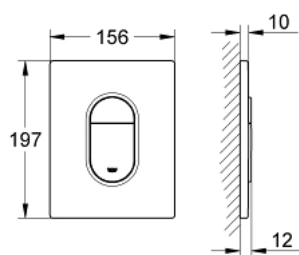

38 844 SH0 ARENA COSMOPOLITAN FLUSH PLATE

PRODUCT DESCRIPTION

- Colour: alpine white
- for dual flush
- for pneumatic discharge valve AV1
- vertical installation
- 156 x 197 mm
- material: ABS
- GROHE LongLife finish
- GROHE EcoJoy - less water, perfect flow

- for combination with Rapid SL and Uniset with GD 2 cistern

- for use with Rapid SLX please order shaft 66 791 000 (sold separately)

38 844 SH0 ARENA COSMOPOLITAN FLUSH PLATE

SPARE PARTS

1: Top plate with push button (Spare part-nr. 42378SH0)