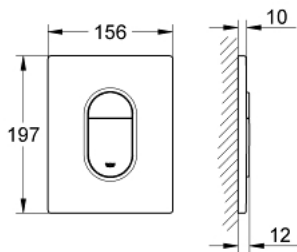

38 844 P00 ARENA COSMOPOLITAN FLUSH PLATE

PRODUCT DESCRIPTION

- Colour: matte chrome
- for dual flush
- for pneumatic discharge valve AV1
- vertical installation
- 156 x 197 mm
- material: ABS
- GROHE LongLife finish
- GROHE EcoJoy - less water, perfect flow

- for combination with Rapid SL and Uniset with GD 2 cistern

- for use with Rapid SLX please order shaft 66 791 000 (sold separately)

38 844 P00 ARENA COSMOPOLITAN FLUSH PLATE

SPARE PARTS

1: Top plate with push button (Spare part-nr. 42378P00)