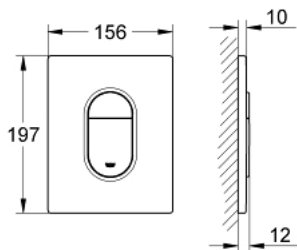

38 844 000 ARENA COSMOPOLITAN FLUSH PLATE

PRODUCT DESCRIPTION

- Colour: chrome
- for dual flush
- for pneumatic discharge valve AV1
- vertical installation
- 156 x 197 mm
- material: ABS
- GROHE EcoJoy - less water, perfect flow
- GROHE LongLife finish
- for combination with Rapid SL and Uniset with GD 2 cistern
- for use with Rapid SLX please order shaft 66 791 000 (sold separately)

38 844 000 ARENA COSMOPOLITAN FLUSH PLATE

SPARE PARTS

1: Top plate with push button (Spare part-nr. 42378000)

2: Screw (Spare part-nr. 6636200M)

3: Mounting frame (Spare part-nr. 43207000)

4: Fixing set (Spare part-nr. 4308500M)*