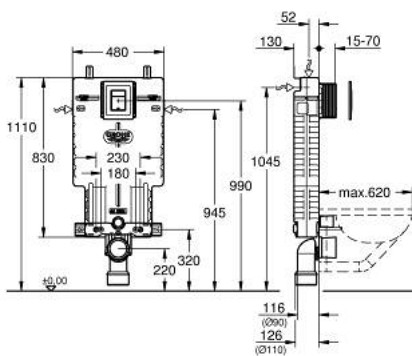

38 825 000 UNISSET 2-IN-1 SET FOR WC

PRODUCT DESCRIPTION

- Colour: chrome
- with flushing cistern GD 2
- consisting of:
 - Uniset element for WC (38 643 001)
 - Skate Cosmopolitan flush plate, chrome (38 732 000)

38 825 000 UNISSET 2-IN-1 SET FOR WC

SPARE PARTS

- 1: Threaded bolt (Spare part-nr. 4276400M)
 - 2: WC inlet and outlet connecting set (Spare part-nr. 37311K00)
 - 2.1: Basin fastening (Spare part-nr. 43511SH0)
 - 2.2: Connector (Spare part-nr. 37119000)
 - 3: PP-outlet bend Ø 90 mm (Spare part-nr. 42327000)
 - 4: 4" Outlet Adaptor for Rapid SL (Spare part-nr. 42242000)
 - 5: Support for outlet bend (Spare part-nr. 42243000)
 - 6: Revision shaft

(Spare part-nr. 66783000)
 - 7: Filling valve (Spare part-nr. 37095000)
 - 7.1: Lever (Spare part-nr. 43734000)
 - 7.1.1: Seal (Spare part-nr. 4377000M)
 - 7.2: Valve head (Spare part-nr. 43536000)
 - 7.3: Membrane (Spare part-nr. 4375800M)
 - 7.4: Screw cap (Spare part-nr. 43735000)
 - 7.5: Valve FLOAT, 5 pcs.. (Spare part-nr. 4379100M)
 - 7.6: Set of seals (Spare part-nr. 43722000)*
 - 8: Support device (Spare part-nr. 42246000)
 - 9: Tube (Spare part-nr. 42233000)
 - 9.1: Sealing washer (Spare part-nr. 0319100M)
 - 10: Dual Flush discharge valve AV1 (Spare part-nr. 42320000)
 - 10.1: Extension for overflow pipe (Spare part-nr. 42313000)
 - 10.2: Pneumatic hose (Spare part-nr. 42319000)
 - 10.3: Seal (Spare part-nr. 42310000)
 - 11: Valve seat for GD2 (Spare part-nr. 42315000)
 - 12: Top plate with push button (Spare part-nr. 42371000)
 - 13: Screw (Spare part-nr. 6636200M)
 - 14: Mounting frame (Spare part-nr. 43207000)
 - 15: Adaptor (Spare part-nr. 38796000)*
 - 16: 4.5 l adapter for GD2 (Spare part-nr. 42333000)*
 - 17: Support feet (Spare part-nr. 37304000)*
 - 18: Retrofit kit for shower toilets Sensia Arena and Sensia Pro (Spare part-nr. 40899000)*
- * Optional accessories