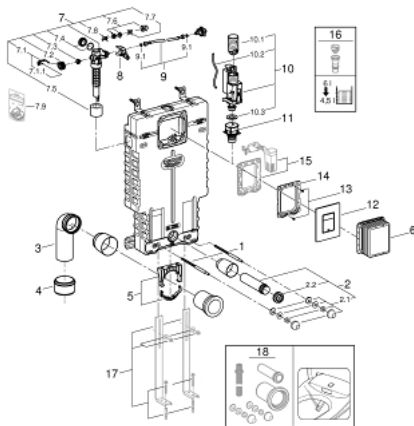

38 825 000 UNISSET 2-IN-1 SET FOR WC

PRODUCT DESCRIPTION

- Colour: chrome
- with flushing cistern GD 2
- consisting of:
 - Uniset element for WC (38 643 001)
 - Skate Cosmopolitan flush plate, chrome (38 732 000)

38 825 000 UNISSET 2-IN-1 SET FOR WC

SPARE PARTS

- 1: Threaded bolt (Spare part-nr. 4276400M)
 - 2: WC inlet and outlet connecting set (Spare part-nr. 37311K00)
 - 2.1: Basin fastening (Spare part-nr. 43511SH0)
 - 2.2: Connector (Spare part-nr. 37119000)
 - 3: PP-outlet bend Ø 90 mm (Spare part-nr. 42327000)
 - 4: 4" Outlet Adaptor for Rapid SL (Spare part-nr. 42242000)
 - 5: Support for outlet bend (Spare part-nr. 42243000)
 - 6: Revision shaft

(Spare part-nr. 66783000)
 - 7: Filling valve (Spare part-nr. 37095000)
 - 7.1: Lever (Spare part-nr. 43734000)
 - 7.1.1: Seal (Spare part-nr. 4377000M)
 - 7.2: Valve head (Spare part-nr. 43536000)
 - 7.3: Membrane (Spare part-nr. 4375800M)
 - 7.4: Screw cap (Spare part-nr. 43735000)
 - 7.5: Valve FLOAT, 5 pcs.. (Spare part-nr. 4379100M)
 - 7.6: Set of seals (Spare part-nr. 43722000)*
 - 8: Support device (Spare part-nr. 42246000)
 - 9: Tube (Spare part-nr. 42233000)
 - 9.1: Sealing washer (Spare part-nr. 0319100M)
 - 10: Dual Flush discharge valve AV1 (Spare part-nr. 42320000)
 - 10.1: Extension for overflow pipe (Spare part-nr. 42313000)
 - 10.2: Pneumatic hose (Spare part-nr. 42319000)
 - 10.3: Seal (Spare part-nr. 42310000)
 - 11: Valve seat for GD2 (Spare part-nr. 42315000)
 - 12: Top plate with push button (Spare part-nr. 42371000)
 - 13: Screw (Spare part-nr. 6636200M)
 - 14: Mounting frame (Spare part-nr. 43207000)
 - 15: Adaptor (Spare part-nr. 38796000)*
 - 16: 4.5 l adapter for GD2 (Spare part-nr. 42333000)*
 - 17: Support feet (Spare part-nr. 37304000)*
 - 18: Retrofit kit for shower toilets Sensia Arena and Sensia Pro (Spare part-nr. 40899000)*
- * Optional accessories