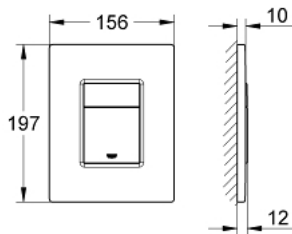

38 821 000 SKATE COSMOPOLITAN FLUSH PLATE

PRODUCT DESCRIPTION

- Colour: chrome
 - for dual flush
 - vandal-proof
 - for pneumatic discharge valve AV1
 - vertical installation
 - 156 x 197 mm
 - material: chrome plated brass
 - GROHE LongLife finish
 - GROHE EcoJoy - less water, perfect flow
-
- for combination with Rapid SL and Uniset with GD 2 cistern
-
- for use with Rapid SLX please order shaft 66 791 000 (sold separately)

38 821 000 SKATE COSMOPOLITAN FLUSH PLATE

SPARE PARTS

1: Top plate with push button (Spare part-nr. 42371000)

2: Screw (Spare part-nr. 6636200M)

3: Mounting (Spare part-nr. 42269000)

4: Fixing set (Spare part-nr. 4308500M)*