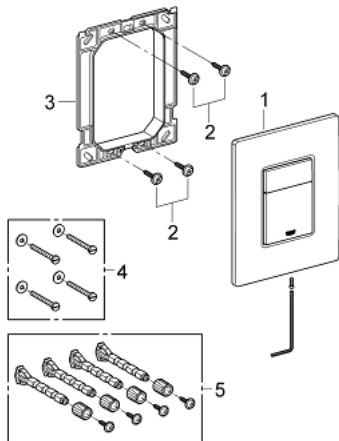

38 821 000 SKATE COSMOPOLITAN FLUSH PLATE

PRODUCT DESCRIPTION

- Colour: chrome
 - for dual flush
 - vandal-proof
 - for pneumatic discharge valve AV1
 - vertical installation
 - 156 x 197 mm
 - material: chrome plated brass
 - GROHE LongLife finish
 - GROHE EcoJoy - less water, perfect flow
-
- for combination with Rapid SL and Uniset with GD 2 cistern
-
- for use with Rapid SLX please order shaft 66 791 000 (sold separately)

38 821 000 SKATE COSMOPOLITAN FLUSH PLATE

SPARE PARTS

1: Top plate with push button (Spare part-nr. 42371000)

2: Screw (Spare part-nr. 6636200M)

3: Mounting (Spare part-nr. 42269000)

4: Fixing set (Spare part-nr. 4308500M)*

5: Fixing set (Spare part-nr. 4215800M)*

* Optional accessories