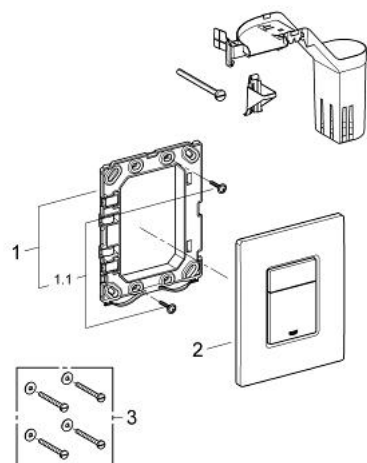

38 805 000 SKATE COSMOPOLITAN SET FRESH FLUSH PLATE

PRODUCT DESCRIPTION

- Colour: chrome
 - for dual flush
 - with GROHE Fresh
 - fixing frame with opening function
 - with box for support of aromatic tabs
 - for chlorine-free tabs only
 - for pneumatic discharge valve AV1
 - vertical and horizontal installation
 - 156 x 197 mm
 - material: ABS
 - GROHE LongLife finish
 - GROHE EcoJoy - less water, perfect flow
-
- for combination with Rapid SL and Uniset with GD 2 cistern
-
- for use with Rapid SLX please order shaft 66 791 000 (sold separately)

38 805 000 SKATE COSMOPOLITAN SET FRESH FLUSH PLATE

SPARE PARTS

- 1: Mounting frame (Spare part-nr. 42358000)
- 1.1: Screw (Spare part-nr. 6636200M)
- 2: Top plate with push button (Spare part-nr. 42371000)
- 3: Fixing set (Spare part-nr. 4308500M)*