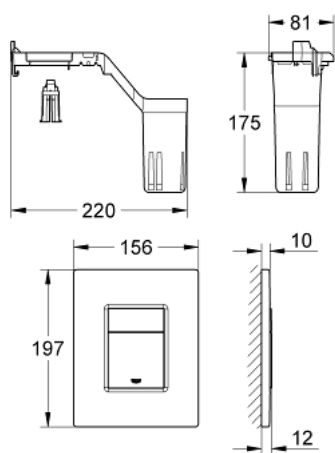

38 805 000 SKATE COSMOPOLITAN SET FRESH FLUSH PLATE

PRODUCT DESCRIPTION

- Colour: chrome
 - for dual flush
 - with GROHE Fresh
 - fixing frame with opening function
 - with box for support of aromatic tabs
 - for chlorine-free tabs only
 - for pneumatic discharge valve AV1
 - vertical and horizontal installation
 - 156 x 197 mm
 - material: ABS
 - GROHE LongLife finish
 - GROHE EcoJoy - less water, perfect flow
-
- for combination with Rapid SL and Uniset with GD 2 cistern
-
- for use with Rapid SLX please order shaft 66 791 000 (sold separately)

38 805 000 SKATE COSMOPOLITAN SET FRESH FLUSH PLATE

SPARE PARTS

- 1: Mounting frame (Spare part-nr. 42358000)
- 1.1: Screw (Spare part-nr. 6636200M)
- 2: Top plate with push button (Spare part-nr. 42371000)
- 3: Fixing set (Spare part-nr. 4308500M)*