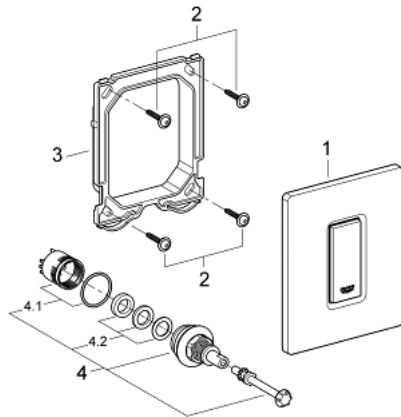

38 784 SD0 SKATE COSMOPOLITAN FLUSH PLATE, STAINLESS STEEL

PRODUCT DESCRIPTION

- Colour: stainless steel
- manual activation for urinal
- set for final installation
- for Rapido U or Rapido UMB
- 116 x 144 mm
- mechanical functional cartridge
- flow pressure min 0.5 bar
- operating pressure max 6 bar
- 1.0 - 6.0 adjustable
- low noise (group II according to German noise specification)
- plastic fixing frame
- hidden fixing screws

38 784 SD0 SKATE COSMOPOLITAN FLUSH PLATE, STAINLESS STEEL

SPARE PARTS

- 1: Top plate with push button (Spare part-nr. 42377SD0)
- 2: Screw (Spare part-nr. 6636200M)
- 3: Mounting frame (Spare part-nr. 66845000)
- 4: Cartridge (Spare part-nr. 42354000)
- 4.1: Seal kit (Spare part-nr. 4271500M)
- 4.2: Rings (Spare part-nr. 4282000M)