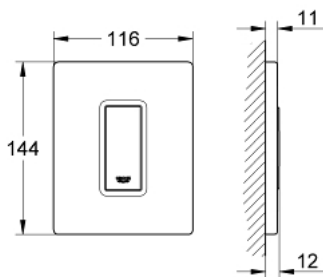

38 784 SD0 SKATE COSMOPOLITAN FLUSH PLATE, STAINLESS STEEL

PRODUCT DESCRIPTION

- Colour: stainless steel
- manual activation for urinal
- set for final installation
- for Rapido U or Rapido UMB
- 116 x 144 mm
- mechanical functional cartridge
- flow pressure min 0.5 bar
- operating pressure max 6 bar
- 1.0 - 6.0 adjustable
- low noise (group II according to German noise specification)
- plastic fixing frame
- hidden fixing screws

38 784 SD0 SKATE COSMOPOLITAN FLUSH PLATE, STAINLESS STEEL

SPARE PARTS

- 1: Top plate with push button (Spare part-nr. 42377SD0)
- 2: Screw (Spare part-nr. 6636200M)
- 3: Mounting frame (Spare part-nr. 66845000)
- 4: Cartridge (Spare part-nr. 42354000)
- 4.1: Seal kit (Spare part-nr. 4271500M)
- 4.2: Rings (Spare part-nr. 4282000M)