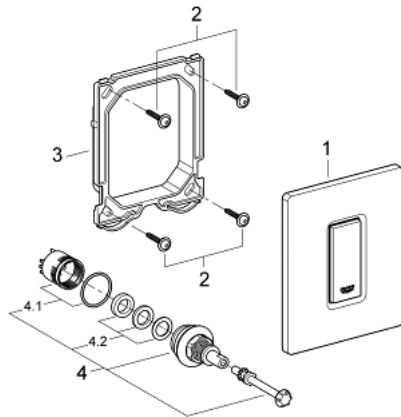

38 784 P00 SKATE COSMOPOLITAN ACTUATION PLATE

PRODUCT DESCRIPTION

- Colour: matte chrome
- manual activation for urinal
- set for final installation
- for Rapido U or Rapido UMB
- 116 x 144 mm
- mechanical functional cartridge
- flow pressure min 0.5 bar
- operating pressure max 6 bar
- 1.0 - 6.0 adjustable
- low noise (group II according to German noise specification)
- GROHE LongLife finish

38 784 P00 SKATE COSMOPOLITAN ACTUATION PLATE

SPARE PARTS

- 1: Top plate with push button (Spare part-nr. 42377P00)
- 2: Screw (Spare part-nr. 6636200M)
- 3: Mounting frame (Spare part-nr. 66845000)
- 4: Cartridge (Spare part-nr. 42354000)
- 4.1: Seal kit (Spare part-nr. 4271500M)
- 4.2: Rings (Spare part-nr. 4282000M)