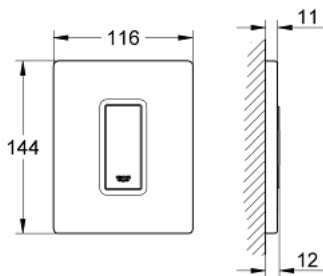

38 784 P00 SKATE COSMOPOLITAN ACTUATION PLATE

PRODUCT DESCRIPTION

- Colour: matte chrome
- manual activation for urinal
- set for final installation
- for Rapido U or Rapido UMB
- 116 x 144 mm
- mechanical functional cartridge
- flow pressure min 0.5 bar
- operating pressure max 6 bar
- 1.0 - 6.0 adjustable
- low noise (group II according to German noise specification)
- GROHE LongLife finish

38 784 P00 SKATE COSMOPOLITAN ACTUATION PLATE

SPARE PARTS

- 1: Top plate with push button (Spare part-nr. 42377P00)
- 2: Screw (Spare part-nr. 6636200M)
- 3: Mounting frame (Spare part-nr. 66845000)
- 4: Cartridge (Spare part-nr. 42354000)
- 4.1: Seal kit (Spare part-nr. 4271500M)
- 4.2: Rings (Spare part-nr. 4282000M)