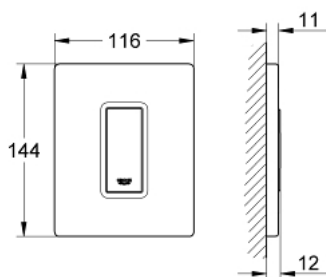

### PRODUCT DESCRIPTION

- Colour: chrome
- manual activation for urinal
- set for final installation
- for Rapido U or Rapido UMB
- 116 x 144 mm
- mechanical functional cartridge
- flow pressure min 0.5 bar
- operating pressure max 6 bar
- 1.0 - 6.0 adjustable
- low noise (group II according to German noise specification)
- GROHE LongLife finish