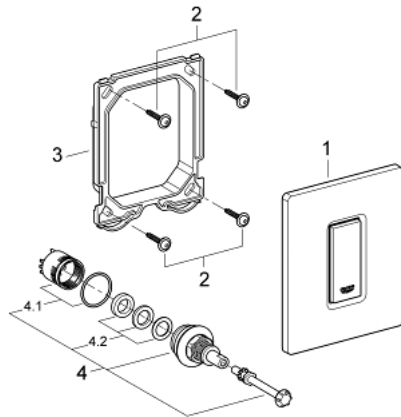

38 784 000 SKATE COSMOPOLITAN ACTUATION PLATE

PRODUCT DESCRIPTION

- Colour: chrome
- manual activation for urinal
- set for final installation
- for Rapido U or Rapido UMB
- 116 x 144 mm
- mechanical functional cartridge
- flow pressure min 0.5 bar
- operating pressure max 6 bar
- 1.0 - 6.0 adjustable
- low noise (group II according to German noise specification)
- GROHE LongLife finish

38 784 000 SKATE COSMOPOLITAN ACTUATION PLATE

SPARE PARTS

- 1: Top plate with push button (Spare part-nr. 42377000)
- 2: Screw (Spare part-nr. 6636200M)
- 3: Mounting frame (Spare part-nr. 66845000)
- 4: Cartridge (Spare part-nr. 42354000)
- 4.1: Seal kit (Spare part-nr. 4271500M)
- 4.2: Rings (Spare part-nr. 4282000M)