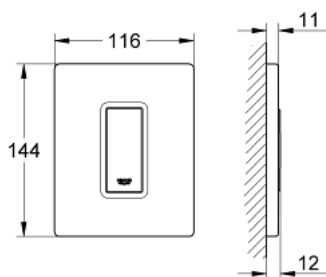

38 784 000 SKATE COSMOPOLITAN ACTUATION PLATE

PRODUCT DESCRIPTION

- Colour: chrome
- manual activation for urinal
- set for final installation
- for Rapido U or Rapido UMB
- 116 x 144 mm
- mechanical functional cartridge
- flow pressure min 0.5 bar
- operating pressure max 6 bar
- 1.0 - 6.0 adjustable
- low noise (group II according to German noise specification)
- GROHE LongLife finish

38 784 000 SKATE COSMOPOLITAN ACTUATION PLATE

SPARE PARTS

- 1: Top plate with push button (Spare part-nr. 42377000)
- 2: Screw (Spare part-nr. 6636200M)
- 3: Mounting frame (Spare part-nr. 66845000)
- 4: Cartridge (Spare part-nr. 42354000)
- 4.1: Seal kit (Spare part-nr. 4271500M)
- 4.2: Rings (Spare part-nr. 4282000M)