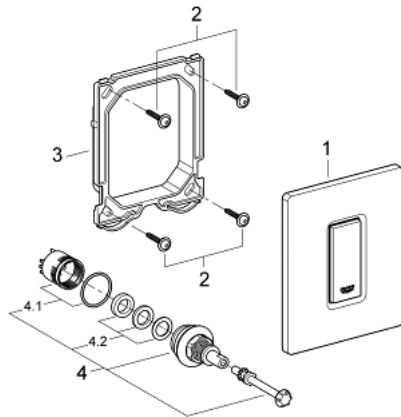

### PRODUCT DESCRIPTION

- Colour: chrome
- manual activation for urinal
- set for final installation
- for Rapido U or Rapido UMB
- 116 x 144 mm
- mechanical functional cartridge
- flow pressure min 0.5 bar
- operating pressure max 6 bar
- 1.0 - 6.0 adjustable
- low noise (group II according to German noise specification)
- GROHE LongLife finish

### SPARE PARTS

- 1: Top plate with push button (Spare part-nr. 42377000)
- 2: Screw (Spare part-nr. 6636200M)
- 3: Mounting frame (Spare part-nr. 66845000)
- 4: Cartridge (Spare part-nr. 42354000)
- 4.1: Seal kit (Spare part-nr. 4271500M)
- 4.2: Rings (Spare part-nr. 4282000M)