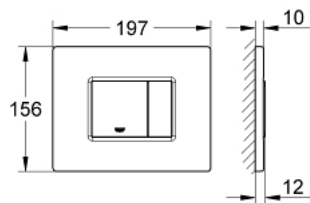

38 776 SD0 SKATE COSMOPOLITAN FLUSH PLATE, STAINLESS STEEL

PRODUCT DESCRIPTION

- Colour: stainless steel
- for dual flush
- for pneumatic discharge valve
- horizontal installation
- 156 x 197 mm
- plastic fixing frame
- hidden fixing screws
- not suitable for GROHE Fresh
- GROHE EcoJoy - less water, perfect flow

- for combination with Rapid SL and Uniset with GD 2 cistern

- for use with Rapid SLX please order shaft 66 791 000 (sold separately)

38 776 SD0 **SKATE COSMOPOLITAN FLUSH PLATE, STAINLESS STEEL**

SPARE PARTS