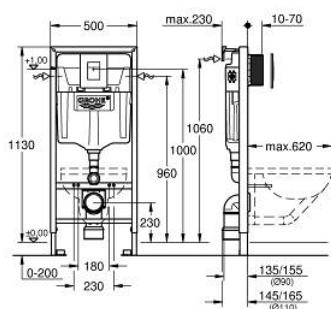

38 772 001 RAPID SL 3-IN-1 SET FOR WC, 1.13 M INSTALLATION HEIGHT

PRODUCT DESCRIPTION

- Colour: chrome
- with flushing cistern GD 2
- consisting of:
 - Rapid SL element for WC (38 528 001)
 - Skate Cosmopolitan flush plate, chrome (38 732 000)
 - wall brackets (38 558 00M)

38 772 001 RAPID SL 3-IN-1 SET FOR WC, 1.13 M INSTALLATION HEIGHT

SPARE PARTS

- 1: Threaded bolt (Spare part-nr. 4276400M)
- 2: WC inlet and outlet connecting set (Spare part-nr. 37311K00)
- 2.1: Basin fastening (Spare part-nr. 43511SH0)
- 2.2: Connector (Spare part-nr. 37119000)
- 3: PP-outlet bend \varnothing 90 mm (Spare part-nr. 42327000)
- 4: 4" Outlet Adaptor for Rapid SL (Spare part-nr. 42242000)
- 5: Support for outlet bend (Spare part-nr. 42243000)
- 6: Revision shaft

(Spare part-nr. 66791000)
- 7: Filling valve (Spare part-nr. 37095000)
- 7.1: Lever (Spare part-nr. 43734000)
- 7.1.1: Seal (Spare part-nr. 4377000M)
- 7.2: Valve head (Spare part-nr. 43536000)
- 7.3: Membrane (Spare part-nr. 4375800M)
- 7.4: Screw cap (Spare part-nr. 43735000)
- 7.5: Valve FLOAT, 5 pcs.. (Spare part-nr. 4379100M)
- 7.6: Set of seals (Spare part-nr. 43722000)*
- 8: Support device (Spare part-nr. 42246000)
- 9: Tube (Spare part-nr. 42233000)
- 9.1: Sealing washer (Spare part-nr. 0319100M)
- 10: Dual Flush discharge valve AV1 (Spare part-nr. 42320000)
- 10.1: Extension for overflow pipe (Spare part-nr. 42313000)
- 10.2: Pneumatic hose (Spare part-nr. 42319000)
- 10.3: Seal (Spare part-nr. 42310000)
- 11: Valve seat for GD2 (Spare part-nr. 42315000)
- 12: Wall brackets