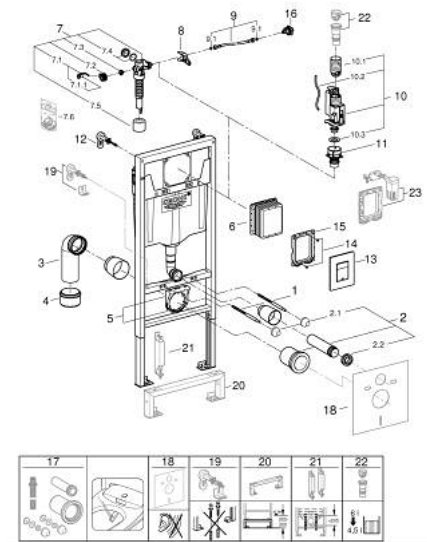

38 772 001 RAPID SL 3-IN-1 SET FOR WC, 1.13 M INSTALLATION HEIGHT

PRODUCT DESCRIPTION

- Colour: chrome
- with flushing cistern GD 2
- consisting of:
 - Rapid SL element for WC (38 528 001)
 - Skate Cosmopolitan flush plate, chrome (38 732 000)
 - wall brackets (38 558 00M)

38 772 001 RAPID SL 3-IN-1 SET FOR WC, 1.13 M INSTALLATION HEIGHT

SPARE PARTS

- 1: Threaded bolt (Spare part-nr. 4276400M)
- 2: WC inlet and outlet connecting set (Spare part-nr. 37311K00)
- 2.1: Basin fastening (Spare part-nr. 43511SH0)
- 2.2: Connector (Spare part-nr. 37119000)
- 3: PP-outlet bend \varnothing 90 mm (Spare part-nr. 42327000)
- 4: 4" Outlet Adaptor for Rapid SL (Spare part-nr. 42242000)
- 5: Support for outlet bend (Spare part-nr. 42243000)
- 6: Revision shaft

(Spare part-nr. 66791000)
- 7: Filling valve (Spare part-nr. 37095000)
- 7.1: Lever (Spare part-nr. 43734000)
- 7.1.1: Seal (Spare part-nr. 4377000M)
- 7.2: Valve head (Spare part-nr. 43536000)
- 7.3: Membrane (Spare part-nr. 4375800M)
- 7.4: Screw cap (Spare part-nr. 43735000)
- 7.5: Valve FLOAT, 5 pcs.. (Spare part-nr. 4379100M)
- 7.6: Set of seals (Spare part-nr. 43722000)*
- 8: Support device (Spare part-nr. 42246000)
- 9: Tube (Spare part-nr. 42233000)
- 9.1: Sealing washer (Spare part-nr. 0319100M)
- 10: Dual Flush discharge valve AV1 (Spare part-nr. 42320000)
- 10.1: Extension for overflow pipe (Spare part-nr. 42313000)
- 10.2: Pneumatic hose (Spare part-nr. 42319000)
- 10.3: Seal (Spare part-nr. 42310000)
- 11: Valve seat for GD2 (Spare part-nr. 42315000)
- 12: Wall brackets