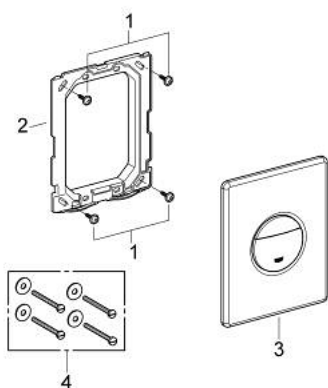

38 765 P00 NOVA COSMOPOLITAN FLUSH PLATE

PRODUCT DESCRIPTION

- Colour: matte chrome
- for dual flush
- for pneumatic discharge valve AV1
- vertical and horizontal installation
- 156 x 197 mm
- material: ABS
- GROHE LongLife finish

- for combination with Rapid SL and Uniset with GD 2 cistern

- for use with Rapid SLX please order shaft 66 791 000 (sold separately)

38 765 P00 NOVA COSMOPOLITAN FLUSH PLATE

SPARE PARTS

- 1: Screw (Spare part-nr. 6636200M)
- 2: Mounting frame (Spare part-nr. 43207000)
- 3: Top plate with push button (Spare part-nr. 42375P00)
- 4: Fixing set (Spare part-nr. 4308500M)*