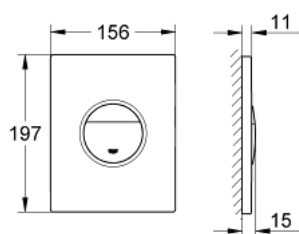

38 765 P00 NOVA COSMOPOLITAN FLUSH PLATE

PRODUCT DESCRIPTION

- Colour: matte chrome
- for dual flush
- for pneumatic discharge valve AV1
- vertical and horizontal installation
- 156 x 197 mm
- material: ABS
- GROHE LongLife finish

- for combination with Rapid SL and Uniset with GD 2 cistern

- for use with Rapid SLX please order shaft 66 791 000 (sold separately)

38 765 P00 NOVA COSMOPOLITAN FLUSH PLATE

SPARE PARTS

- 1: Screw (Spare part-nr. 6636200M)
- 2: Mounting frame (Spare part-nr. 43207000)
- 3: Top plate with push button (Spare part-nr. 42375P00)
- 4: Fixing set (Spare part-nr. 4308500M)*