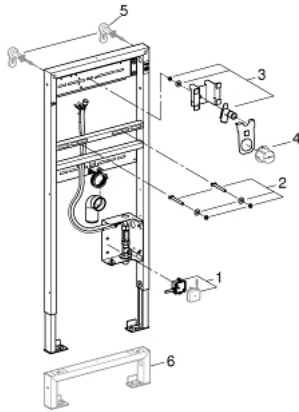

## 38 748 002 RAPID SL ELEMENT FOR WASH BASIN WITH ROUGHIN-IN SET FOR INFRA-RED ELECTRONIC

### PRODUCT DESCRIPTION

- for wall mounted fittings
- suitable for trim sets Essence E 36 447 000 and Eurocube E 36 442 000
- 1.13 m installation height
- for on-the-wall installations or studded walls
- powder coated steel frame, self-supporting
- for dry-cladding, completely pre-assembled
- quick adjustment, lockable
- fixing material
- wash basin fixing bolts M10 with fixing device for ceramic
- variable distance of fixing bolts
- HT-outlet bend Ø 50 mm
- seal Ø 32 mm
- pre-mounted roughing-in set with protecting block
- fire-proof pipe for laying electronic cables
- installation box with water group, stop valve and flush elbow
- connection with noise protected fitting holder ½"
- connecting box for mains supply 230 V
- CE approved
- for installation with pre-mixed or cold water
- for on-the-wall installation wall brackets 38 558 00M need to be ordered separately

## 38 748 002 **RAPID SL ELEMENT FOR WASH BASIN WITH ROUGH-IN SET FOR INFRA-RED ELECTRONIC**

### SPARE PARTS

1: Switching power supply (Spare part-nr. 42470000)

2: Threaded bolt (Spare part-nr. 42247000)

3: Fitting connection (Spare part-nr. 42944000)

4: Revision shaft

(Spare part-nr. 42398000)

5: Wall brackets