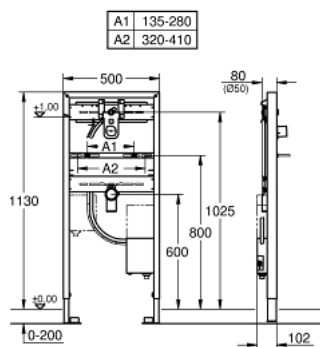

## 38 748 002 RAPID SL ELEMENT FOR WASH BASIN WITH ROUGHIN-IN SET FOR INFRA-RED ELECTRONIC

### PRODUCT DESCRIPTION

- for wall mounted fittings
- suitable for trim sets Essence E 36 447 000 and Eurocube E 36 442 000
- 1.13 m installation height
- for on-the-wall installations or studded walls
- powder coated steel frame, self-supporting
- for dry-cladding, completely pre-assembled
- quick adjustment, lockable
- fixing material
- wash basin fixing bolts M10 with fixing device for ceramic
- variable distance of fixing bolts
- HT-outlet bend Ø 50 mm
- seal Ø 32 mm
- pre-mounted roughing-in set with protecting block
- fire-proof pipe for laying electronic cables
- installation box with water group, stop valve and flush elbow
- connection with noise protected fitting holder ½"
- connecting box for mains supply 230 V
- CE approved
- for installation with pre-mixed or cold water
- for on-the-wall installation wall brackets 38 558 00M need to be ordered separately

## 38 748 002 **RAPID SL ELEMENT FOR WASH BASIN WITH ROUGH-IN SET FOR INFRA-RED ELECTRONIC**

### SPARE PARTS

1: Switching power supply (Spare part-nr. 42470000)

2: Threaded bolt (Spare part-nr. 42247000)

3: Fitting connection (Spare part-nr. 42944000)

4: Revision shaft

(Spare part-nr. 42398000)

5: Wall brackets