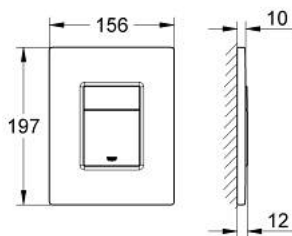

38 732 SHH **SKATE COSMOPOLITAN FLUSH PLATE**

PRODUCT DESCRIPTION

- Colour: alpine white
- for dual flush
- for pneumatic discharge valve AV1
- vertical and horizontal installation
- 156 x 197 mm
- material: ABS
- GROHE LongLife finish
- GROHE EcoJoy - less water, perfect flow
- anti-bacterial finish for increased hygiene

- for combination with Rapid SL and Uniset with GD 2 cistern

- for use with Rapid SLX please order shaft 66 791 000 (sold separately)

38 732 SHH SKATE COSMOPOLITAN FLUSH PLATE

SPARE PARTS

1: Top plate with push button (Spare part-nr. 42371SH0)