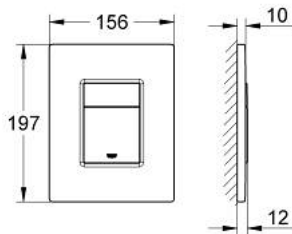

38 732 SH0 SKATE COSMOPOLITAN FLUSH PLATE

PRODUCT DESCRIPTION

- Colour: alpine white
- for dual flush
- for pneumatic discharge valve AV1
- vertical and horizontal installation
- 156 x 197 mm
- material: ABS
- GROHE LongLife finish
- GROHE EcoJoy - less water, perfect flow

- for combination with Rapid SL and Uniset with GD 2 cistern

- for use with Rapid SLX please order shaft 66 791 000 (sold separately)

38 732 SH0 SKATE COSMOPOLITAN FLUSH PLATE

SPARE PARTS

1: Top plate with push button (Spare part-nr. 42371SH0)