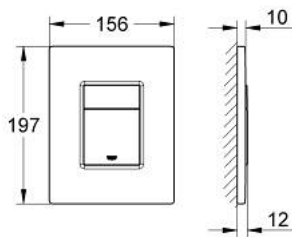

38 732 SD0 SKATE COSMOPOLITAN FLUSH PLATE, STAINLESS STEEL

PRODUCT DESCRIPTION

- Colour: stainless steel
- for dual flush
- for pneumatic discharge valve AV1
- vertical installation
- 156 x 197 mm
- plastic fixing frame
- hidden fixing screws
- not suitable for GROHE Fresh
- GROHE LongLife finish
- GROHE EcoJoy - less water, perfect flow

- for combination with Rapid SL and Uniset with GD 2 cistern

- for use with Rapid SLX please order shaft 66 791 000 (sold separately)

38 732 SD0 SKATE COSMOPOLITAN FLUSH PLATE, STAINLESS STEEL

SPARE PARTS

1: Top plate with push button (Spare part-nr. 42371SD0)

2: Screw (Spare part-nr. 6636200M)

3: Mounting (Spare part-nr. 42269000)

4: Fixing set (Spare part-nr. 4308500M)*

* Optional accessories