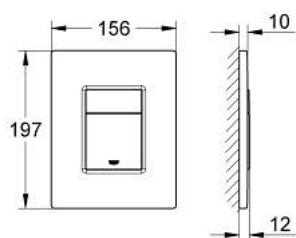

38 732 P00 SKATE COSMOPOLITAN FLUSH PLATE

PRODUCT DESCRIPTION

- Colour: matte chrome
- for dual flush
- for pneumatic discharge valve AV1
- vertical and horizontal installation
- 156 x 197 mm
- material: ABS
- GROHE LongLife finish
- GROHE EcoJoy - less water, perfect flow

- for combination with Rapid SL and Uniset with GD 2 cistern

- for use with Rapid SLX please order shaft 66 791 000 (sold separately)

38 732 P00 SKATE COSMOPOLITAN FLUSH PLATE

SPARE PARTS

1: Top plate with push button (Spare part-nr. 42371P00)