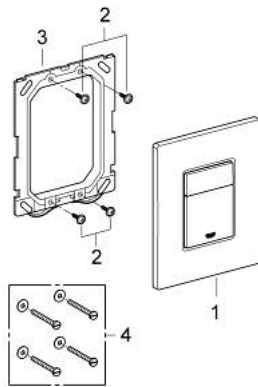

38 732 GN0 **SKATE COSMOPOLITAN FLUSH PLATE**

PRODUCT DESCRIPTION

- Colour: brushed cool sunrise
- for dual flush
- for pneumatic discharge valve AV1
- vertical installation
- 156 x 197 mm
- material: ABS
- GROHE LongLife finish

- for combination with Rapid SL and Uniset with GD 2 cistern

- for use with Rapid SLX please order shaft 66 791 000 (sold separately)

38 732 GN0 **SKATE COSMOPOLITAN FLUSH PLATE**

SPARE PARTS

1: Top plate with push button (Spare part-nr. 42371GN0)

2: Screw (Spare part-nr. 6636200M)

3: Mounting frame (Spare part-nr. 43207000)

4: Fixing set (Spare part-nr. 4308500M)*

* Optional accessories