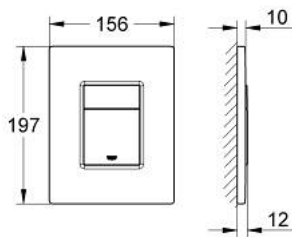

## 38 732 DL0 SKATE COSMOPOLITAN FLUSH PLATE

### PRODUCT DESCRIPTION

- Colour: brushed warm sunset
- for dual flush
- for pneumatic discharge valve AV1
- vertical installation
- 156 x 197 mm
- material: ABS
- GROHE LongLife finish
  
- for combination with Rapid SL and Uniset with GD 2 cistern
  
- for use with Rapid SLX please order shaft 66 791 000 (sold separately)

### SPARE PARTS

1: Top plate with push button (Spare part-nr. 42371DL0)

2: Screw (Spare part-nr. 6636200M)

3: Mounting frame (Spare part-nr. 43207000)

4: Fixing set (Spare part-nr. 4308500M)\*

\* Optional accessories