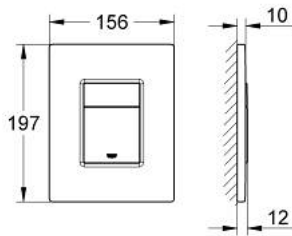

38 732 DA0 SKATE COSMOPOLITAN FLUSH PLATE

PRODUCT DESCRIPTION

- Colour: warm sunset
- for dual flush
- for pneumatic discharge valve AV1
- vertical and horizontal installation
- 156 x 197 mm
- material: ABS
- GROHE LongLife finish

- for combination with Rapid SL and Uniset with GD 2 cistern

- for use with Rapid SLX please order shaft 66 791 000 (sold separately)

38 732 DA0 SKATE COSMOPOLITAN FLUSH PLATE

SPARE PARTS

1: Top plate with push button (Spare part-nr. 42371DA0)