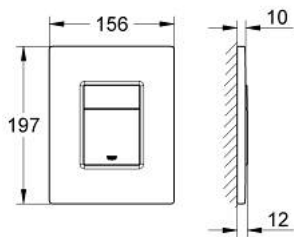

38 732 AL0 SKATE COSMOPOLITAN FLUSH PLATE

PRODUCT DESCRIPTION

- Colour: brushed hard graphite
- for dual flush
- for pneumatic discharge valve AV1
- vertical installation
- 156 x 197 mm
- material: ABS
- GROHE LongLife finish
- GROHE EcoJoy - less water, perfect flow

- for combination with Rapid SL and Uniset with GD 2 cistern

- for use with Rapid SLX please order shaft 66 791 000 (sold separately)

38 732 AL0 SKATE COSMOPOLITAN FLUSH PLATE

SPARE PARTS

1: Top plate with push button (Spare part-nr. 42371AL0)