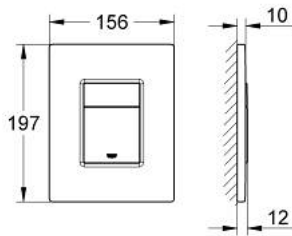

38 732 000 SKATE COSMOPOLITAN FLUSH PLATE

PRODUCT DESCRIPTION

- Colour: chrome
- for dual flush
- for pneumatic discharge valve AV1
- vertical and horizontal installation
- 156 x 197 mm
- material: ABS
- GROHE LongLife finish
- GROHE EcoJoy - less water, perfect flow

- for combination with Rapid SL and Uniset with GD 2 cistern

- for use with Rapid SLX please order shaft 66 791 000 (sold separately)

38 732 000 SKATE COSMOPOLITAN FLUSH PLATE

SPARE PARTS

1: Top plate with push button (Spare part-nr. 42371000)