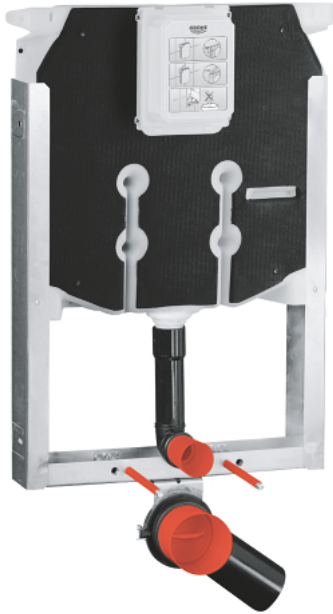

38 729 000 UNISSET ELEMENT FOR WC WITH FLUSHING CISTERN 80 MM

PRODUCT DESCRIPTION

- 6 - 9 l adjustable
- pneumatic discharge valve offering 3 modes of operation: dual flush or start/stop or single flush
- outlet bend \varnothing 80 mm
- inlet and outlet connecting set
- steel frame, hot galvanized, with 4 fixing brackets
- 2 WC fixing bolts
- distance of fixing bolts 180/230 mm
- fixing device for ceramic
- water supply connection from top
- low noise (group I acc. to German Noise Specification)
- with plaster base coating made of vinyl fleece
- angle valve 15 mm ($\frac{1}{2}$ ")
- with push fit flexible hose union
- Shortable inspection shaft incl. protection during construction phase
- for vertical use
- for mounting of small flush plates revision shaft 40 949 000 to be ordered separately