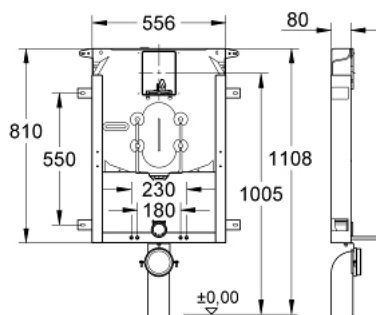

38 729 000 UNISSET ELEMENT FOR WC WITH FLUSHING CISTERN 80 MM

PRODUCT DESCRIPTION

- 6 - 9 l adjustable
- pneumatic discharge valve offering 3 modes of operation: dual flush or start/stop or single flush
- outlet bend \varnothing 80 mm
- inlet and outlet connecting set
- steel frame, hot galvanized, with 4 fixing brackets
- 2 WC fixing bolts
- distance of fixing bolts 180/230 mm
- fixing device for ceramic
- water supply connection from top
- low noise (group I acc. to German Noise Specification)
- with plaster base coating made of vinyl fleece
- angle valve 15 mm ($\frac{1}{2}$ ")
- with push fit flexible hose union
- Shortable inspection shaft incl. protection during construction phase
- for vertical use
- for mounting of small flush plates revision shaft 40 949 000 to be ordered separately