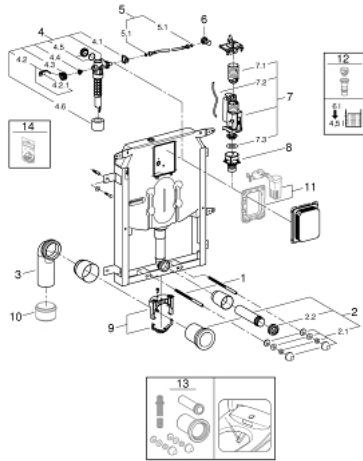

38 729 000 UNISET ELEMENT FOR WC WITH FLUSHING CISTERN 80 MM

SPARE PARTS

- 1: Threaded bolt (Spare part-nr. 4276400M)
- 2: WC inlet and outlet connecting set (Spare part-nr. 37311K00)
- 2.1: Basin fastening (Spare part-nr. 43511SH0)
- 2.2: Connector (Spare part-nr. 37119000)
- 3: Outlet bend 90 mm/90 mm (Spare part-nr. 42280000)
- 4: Filling valve (Spare part-nr. 43991000)
- 4.1: Valve Support (Spare part-nr. 43995000)
- 4.2: Lever (Spare part-nr. 43734000)
- 4.2.1: Seal (Spare part-nr. 4377000M)
- 4.3: Valve head (Spare part-nr. 43536000)
- 4.4: Membrane (Spare part-nr. 4375800M)
- 4.5: Screw cap (Spare part-nr. 43735000)
- 4.6: Valve FLOAT, 5 pcs.. (Spare part-nr. 4379100M)
- 5: Tube (Spare part-nr. 42233000)
- 5.1: Sealing washer (Spare part-nr. 0319100M)
- 6: Angle valve (Spare part-nr. 42343000)
- 7: Dual Flush discharge valve AV1 (Spare part-nr. 42320000)
- 7.1: Extension for overflow pipe (Spare part-nr. 42313000)
- 7.2: Pneumatic hose (Spare part-nr. 42319000)
- 7.3: Seal (Spare part-nr. 42310000)
- 8: Valve seat for GD2 (Spare part-nr. 42315000)
- 9: Support for outlet bend (Spare part-nr. 42243000)
- 10: 4" Outlet Adaptor for Rapid SL (Spare part-nr. 42242000)*
- 11: Adaptor (Spare part-nr. 38796000)*
- 12: 4.5 l adapter for GD2 (Spare part-nr. 42333000)*
- 13: Retrofit kit for shower toilets Sensia Arena and Sensia Pro (Spare part-nr. 40899000)*
- 14: Set of seals (Spare part-nr. 43722000)*

* Optional accessories