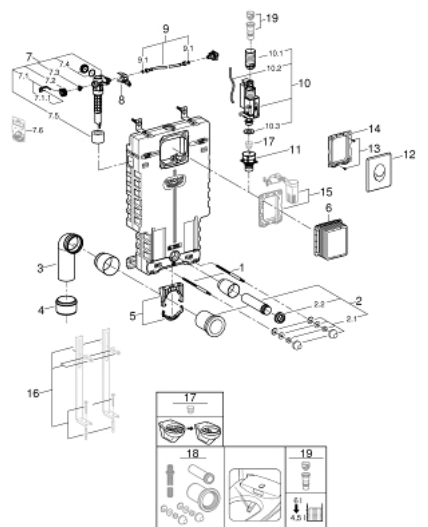

38 723 00D UNISSET 2-IN-1 SET FOR WC

PRODUCT DESCRIPTION

- Colour: chrome
- with flushing cistern GD 2
- consisting of:
 - Uniset element for WC (38 643 001)
 - Skate Air flush plate, chrome, vertical installation (38 505 000)

38 723 00D UNISSET 2-IN-1 SET FOR WC

SPARE PARTS

- 1: Threaded bolt (Spare part-nr. 4276400M)
- 2: WC inlet and outlet connecting set (Spare part-nr. 37311K00)
- 2.1: Basin fastening (Spare part-nr. 43511SH0)
- 2.2: Connector (Spare part-nr. 37119000)
- 3: PP-outlet bend Ø 90 mm (Spare part-nr. 42327000)
- 4: 4" Outlet Adaptor for Rapid SL (Spare part-nr. 42242000)
- 5: Support for outlet bend (Spare part-nr. 42243000)
- 6: Revision shaft

(Spare part-nr. 66783000)
- 7: Filling valve (Spare part-nr. 37095000)
- 7.1: Lever (Spare part-nr. 43734000)
- 7.1.1: Seal (Spare part-nr. 4377000M)
- 7.2: Valve head (Spare part-nr. 43536000)
- 7.3: Membrane (Spare part-nr. 4375800M)
- 7.4: Screw cap (Spare part-nr. 43735000)
- 7.5: Valve FLOAT, 5 pcs.. (Spare part-nr. 4379100M)
- 7.6: Set of seals (Spare part-nr. 43722000)*
- 8: Support device (Spare part-nr. 42246000)
- 9: Tube (Spare part-nr. 42233000)
- 9.1: Sealing washer (Spare part-nr. 0319100M)
- 10: Dual Flush discharge valve AV1 (Spare part-nr. 42320000)
- 10.1: Extension for overflow pipe (Spare part-nr. 42313000)
- 10.2: Pneumatic hose (Spare part-nr. 42319000)
- 10.3: Seal (Spare part-nr. 42310000)
- 11: Valve seat for GD2 (Spare part-nr. 42315000)
- 12: Flush plate (Spare part-nr. 38505000)
- 12.1: Screw (Spare part-nr. 6636200M)
- 12.2: Mounting frame (Spare part-nr. 43207000)
- 12.3: Fixing set (Spare part-nr. 4308500M)*
- 12.4: Fixing set (Spare part-nr. 4215800M)*
- 13: Adaptor (Spare part-nr. 38796000)*
- 14: 4.5 l adaptor for GD2 (Spare part-nr. 42333000)*
- 15: Support feet (Spare part-nr. 37304000)*
- 16: Retrofit kit for shower toilets Sensia Arena and Sensia Pro (Spare part-nr. 40899000)*