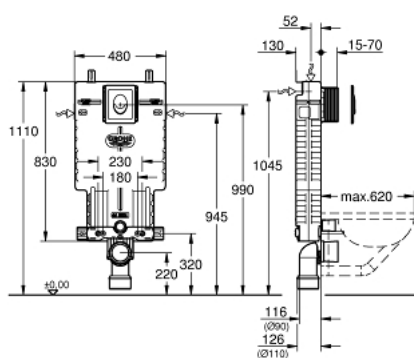

38 723 00D UNISSET 2-IN-1 SET FOR WC

PRODUCT DESCRIPTION

- Colour: chrome
- with flushing cistern GD 2
- consisting of:
 - Uniset element for WC (38 643 001)
 - Skate Air flush plate, chrome, vertical installation (38 505 000)

38 723 00D UNISSET 2-IN-1 SET FOR WC

SPARE PARTS

- 1: Threaded bolt (Spare part-nr. 4276400M)
- 2: WC inlet and outlet connecting set (Spare part-nr. 37311K00)
- 2.1: Basin fastening (Spare part-nr. 43511SH0)
- 2.2: Connector (Spare part-nr. 37119000)
- 3: PP-outlet bend Ø 90 mm (Spare part-nr. 42327000)
- 4: 4" Outlet Adaptor for Rapid SL (Spare part-nr. 42242000)
- 5: Support for outlet bend (Spare part-nr. 42243000)
- 6: Revision shaft

(Spare part-nr. 66783000)
- 7: Filling valve (Spare part-nr. 37095000)
- 7.1: Lever (Spare part-nr. 43734000)
- 7.1.1: Seal (Spare part-nr. 4377000M)
- 7.2: Valve head (Spare part-nr. 43536000)
- 7.3: Membrane (Spare part-nr. 4375800M)
- 7.4: Screw cap (Spare part-nr. 43735000)
- 7.5: Valve FLOAT, 5 pcs.. (Spare part-nr. 4379100M)
- 7.6: Set of seals (Spare part-nr. 43722000)*
- 8: Support device (Spare part-nr. 42246000)
- 9: Tube (Spare part-nr. 42233000)
- 9.1: Sealing washer (Spare part-nr. 0319100M)
- 10: Dual Flush discharge valve AV1 (Spare part-nr. 42320000)
- 10.1: Extension for overflow pipe (Spare part-nr. 42313000)
- 10.2: Pneumatic hose (Spare part-nr. 42319000)
- 10.3: Seal (Spare part-nr. 42310000)
- 11: Valve seat for GD2 (Spare part-nr. 42315000)
- 12: Flush plate (Spare part-nr. 38505000)
- 12.1: Screw (Spare part-nr. 6636200M)
- 12.2: Mounting frame (Spare part-nr. 43207000)
- 12.3: Fixing set (Spare part-nr. 4308500M)*
- 12.4: Fixing set (Spare part-nr. 4215800M)*
- 13: Adaptor (Spare part-nr. 38796000)*
- 14: 4.5 l adaptor for GD2 (Spare part-nr. 42333000)*
- 15: Support feet (Spare part-nr. 37304000)*
- 16: Retrofit kit for shower toilets Sensia Arena and Sensia Pro (Spare part-nr. 40899000)*