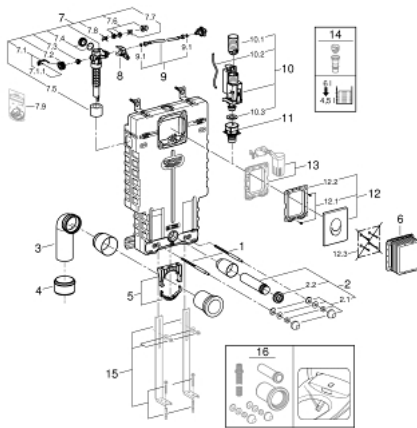

38 723 001 UNISSET 2-IN-1 SET FOR WC

PRODUCT DESCRIPTION

- with flushing cistern GD 2
- consisting of:
 - Uniset element for WC (38 643 001)
 - Skate Air flush plate, chrome, vertical installation (38 505 000)

38 723 001 UNISSET 2-IN-1 SET FOR WC

SPARE PARTS

- 1: Threaded bolt (Spare part-nr. 4276400M)
- 2: WC inlet and outlet connecting set (Spare part-nr. 37311K00)
- 2.1: Basin fastening (Spare part-nr. 43511SH0)
- 2.2: Connector (Spare part-nr. 37119000)
- 3: PP-outlet bend Ø 90 mm (Spare part-nr. 42327000)
- 4: 4" Outlet Adaptor for Rapid SL (Spare part-nr. 42242000)
- 5: Support for outlet bend (Spare part-nr. 42243000)
- 6: Revision shaft

(Spare part-nr. 66783000)
- 7: Filling valve (Spare part-nr. 37095000)
- 7.1: Lever (Spare part-nr. 43734000)
- 7.1.1: Seal (Spare part-nr. 4377000M)
- 7.2: Valve head (Spare part-nr. 43536000)
- 7.3: Membrane (Spare part-nr. 4375800M)
- 7.4: Screw cap (Spare part-nr. 43735000)
- 7.5: Valve FLOAT, 5 pcs.. (Spare part-nr. 4379100M)
- 7.6: Set of seals (Spare part-nr. 43722000)*
- 8: Support device (Spare part-nr. 42246000)
- 9: Tube (Spare part-nr. 42233000)
- 9.1: Sealing washer (Spare part-nr. 0319100M)
- 10: Dual Flush discharge valve AV1 (Spare part-nr. 42320000)
- 10.1: Extension for overflow pipe (Spare part-nr. 42313000)
- 10.2: Pneumatic hose (Spare part-nr. 42319000)
- 10.3: Seal (Spare part-nr. 42310000)
- 11: Valve seat for GD2 (Spare part-nr. 42315000)
- 12: Flush plate (Spare part-nr. 38505000)
- 12.1: Screw (Spare part-nr. 6636200M)
- 12.2: Mounting frame (Spare part-nr. 43207000)
- 12.3: Fixing set (Spare part-nr. 4308500M)*
- 12.4: Fixing set (Spare part-nr. 4215800M)*
- 13: Adaptor (Spare part-nr. 38796000)*
- 14: 4.5 l adapter for GD2 (Spare part-nr. 42333000)*
- 15: Support feet (Spare part-nr. 37304000)*
- 16: Retrofit kit for shower toilets Sensia Arena and Sensia Pro (Spare part-nr. 4 0899000)*