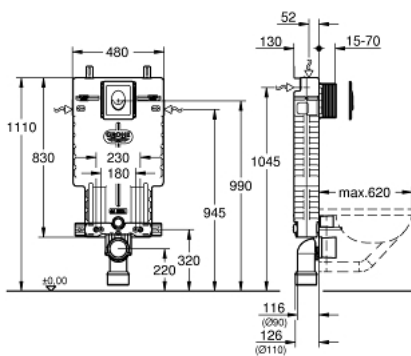

38 723 001 UNISSET 2-IN-1 SET FOR WC

PRODUCT DESCRIPTION

- with flushing cistern GD 2
- consisting of:
 - Uniset element for WC (38 643 001)
 - Skate Air flush plate, chrome, vertical installation (38 505 000)

38 723 001 UNISSET 2-IN-1 SET FOR WC

SPARE PARTS

- 1: Threaded bolt (Spare part-nr. 4276400M)
- 2: WC inlet and outlet connecting set (Spare part-nr. 37311K00)
- 2.1: Basin fastening (Spare part-nr. 43511SH0)
- 2.2: Connector (Spare part-nr. 37119000)
- 3: PP-outlet bend Ø 90 mm (Spare part-nr. 42327000)
- 4: 4" Outlet Adaptor for Rapid SL (Spare part-nr. 42242000)
- 5: Support for outlet bend (Spare part-nr. 42243000)
- 6: Revision shaft

(Spare part-nr. 66783000)
- 7: Filling valve (Spare part-nr. 37095000)
- 7.1: Lever (Spare part-nr. 43734000)
- 7.1.1: Seal (Spare part-nr. 4377000M)
- 7.2: Valve head (Spare part-nr. 43536000)
- 7.3: Membrane (Spare part-nr. 4375800M)
- 7.4: Screw cap (Spare part-nr. 43735000)
- 7.5: Valve FLOAT, 5 pcs.. (Spare part-nr. 4379100M)
- 7.6: Set of seals (Spare part-nr. 43722000)*
- 8: Support device (Spare part-nr. 42246000)
- 9: Tube (Spare part-nr. 42233000)
- 9.1: Sealing washer (Spare part-nr. 0319100M)
- 10: Dual Flush discharge valve AV1 (Spare part-nr. 42320000)
- 10.1: Extension for overflow pipe (Spare part-nr. 42313000)
- 10.2: Pneumatic hose (Spare part-nr. 42319000)
- 10.3: Seal (Spare part-nr. 42310000)
- 11: Valve seat for GD2 (Spare part-nr. 42315000)
- 12: Flush plate (Spare part-nr. 38505000)
- 12.1: Screw (Spare part-nr. 6636200M)
- 12.2: Mounting frame (Spare part-nr. 43207000)
- 12.3: Fixing set (Spare part-nr. 4308500M)*
- 12.4: Fixing set (Spare part-nr. 4215800M)*
- 13: Adaptor (Spare part-nr. 38796000)*
- 14: 4.5 l adapter for GD2 (Spare part-nr. 42333000)*
- 15: Support feet (Spare part-nr. 37304000)*
- 16: Retrofit kit for shower toilets Sensia Arena and Sensia Pro (Spare part-nr. 4 0899000)*