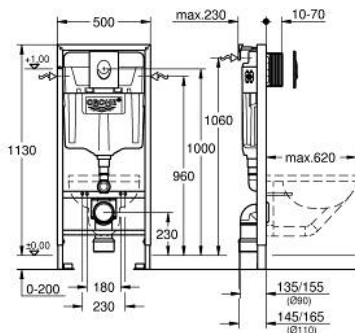

38 721 001 RAPID SL 3-IN-1 SET FOR WC, 1.13 M INSTALLATION HEIGHT

PRODUCT DESCRIPTION

- Colour: chrome
- with flushing cistern GD 2
- consisting of:
 - Rapid SL element for WC (38 528 001)
 - Skate Air flush plate, chrome, vertical installation (38 505 000)
 - wall brackets (38 558 00M)
- for installation in Scandinavia please order adapter 38 338 000 (sold separately)

38 721 001 RAPID SL 3-IN-1 SET FOR WC, 1.13 M INSTALLATION HEIGHT

SPARE PARTS

- 1: Threaded bolt (Spare part-nr. 4276400M)
- 2: WC inlet and outlet connecting set (Spare part-nr. 37311K00)
- 2.1: Basin fastening (Spare part-nr. 43511SH0)
- 2.2: Connector (Spare part-nr. 37119000)
- 3: PP-outlet bend Ø 90 mm (Spare part-nr. 42327000)
- 4: 4" Outlet Adaptor for Rapid SL (Spare part-nr. 42242000)
- 5: Support for outlet bend (Spare part-nr. 42243000)
- 6: Revision shaft

(Spare part-nr. 66791000)
- 7: Filling valve (Spare part-nr. 37095000)
- 7.1: Lever (Spare part-nr. 43734000)
- 7.1.1: Seal (Spare part-nr. 4377000M)
- 7.2: Valve head (Spare part-nr. 43536000)
- 7.3: Membrane (Spare part-nr. 4375800M)
- 7.4: Screw cap (Spare part-nr. 43735000)
- 7.5: Valve FLOAT, 5 pcs.. (Spare part-nr. 4379100M)
- 7.6: Set of seals (Spare part-nr. 43722000)*
- 8: Support device (Spare part-nr. 42246000)
- 9: Tube (Spare part-nr. 42233000)
- 9.1: Sealing washer (Spare part-nr. 0319100M)
- 10: Headpart (Spare part-nr. 42385000)
- 11: Dual Flush discharge valve AV1 (Spare part-nr. 42320000)
- 11.1: Extension for overflow pipe (Spare part-nr. 42313000)
- 11.2: Pneumatic hose (Spare part-nr. 42319000)
- 11.3: Seal (Spare part-nr. 42310000)
- 12: Valve seat for GD2 (Spare part-nr. 42315000)
- 13: Wall brackets