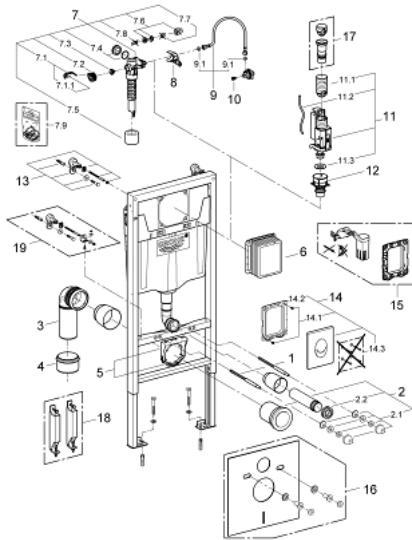

38 721 001 RAPID SL 3-IN-1 SET FOR WC, 1.13 M INSTALLATION HEIGHT

PRODUCT DESCRIPTION

- Colour: chrome
- with flushing cistern GD 2
- consisting of:
 - Rapid SL element for WC (38 528 001)
 - Skate Air flush plate, chrome, vertical installation (38 505 000)
 - wall brackets (38 558 00M)
- for installation in Scandinavia please order adapter 38 338 000 (sold separately)

38 721 001 RAPID SL 3-IN-1 SET FOR WC, 1.13 M INSTALLATION HEIGHT

SPARE PARTS

- 1: Threaded bolt (Spare part-nr. 4276400M)
- 2: WC inlet and outlet connecting set (Spare part-nr. 37311K00)
- 2.1: Basin fastening (Spare part-nr. 43511SH0)
- 2.2: Connector (Spare part-nr. 37119000)
- 3: PP-outlet bend Ø 90 mm (Spare part-nr. 42327000)
- 4: 4" Outlet Adaptor for Rapid SL (Spare part-nr. 42242000)
- 5: Support for outlet bend (Spare part-nr. 42243000)
- 6: Revision shaft

(Spare part-nr. 66791000)
- 7: Filling valve (Spare part-nr. 37095000)
- 7.1: Lever (Spare part-nr. 43734000)
- 7.1.1: Seal (Spare part-nr. 4377000M)
- 7.2: Valve head (Spare part-nr. 43536000)
- 7.3: Membrane (Spare part-nr. 4375800M)
- 7.4: Screw cap (Spare part-nr. 43735000)
- 7.5: Valve FLOAT, 5 pcs.. (Spare part-nr. 4379100M)
- 7.6: Set of seals (Spare part-nr. 43722000)*
- 8: Support device (Spare part-nr. 42246000)
- 9: Tube (Spare part-nr. 42233000)
- 9.1: Sealing washer (Spare part-nr. 0319100M)
- 10: Headpart (Spare part-nr. 42385000)
- 11: Dual Flush discharge valve AV1 (Spare part-nr. 42320000)
- 11.1: Extension for overflow pipe (Spare part-nr. 42313000)
- 11.2: Pneumatic hose (Spare part-nr. 42319000)
- 11.3: Seal (Spare part-nr. 42310000)
- 12: Valve seat for GD2 (Spare part-nr. 42315000)
- 13: Wall brackets