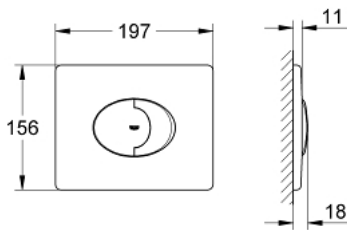

## 38 506 P00 SKATE AIR FLUSH PLATE

### PRODUCT DESCRIPTION

- Colour: matte chrome
- for dual flush
- horizontal installation
- for pneumatic discharge valve AV1
- 156 x 197 mm
- material: ABS
- GROHE EcoJoy - less water, perfect flow
- GROHE LongLife finish
  
- for combination with Rapid SL and Uniset with GD 2 cistern
  
  
- for use with Rapid SLX please order shaft 66 791 000 (sold separately)