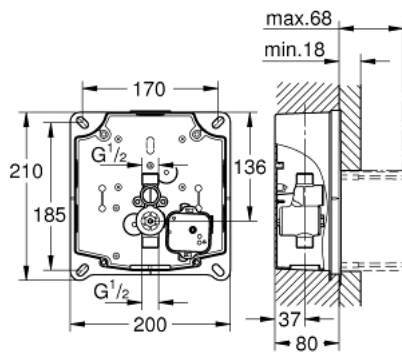

37 338 000 GROHE RAPIDO U

PRODUCT DESCRIPTION

- Colour: chrome
- roughing-in set for urinal
- for manual actuation or Tectron infra-red electronic 6 V or 230 V
- stop valve
- flow pressure min 0.5 bar
- operating pressure max 10 bar
- flush aid
- functional unit checked ex factory
- water supply connections 1/2" outer threat
- connecting box for mains supply
- installation box with gasket
- fixing points for dry cladding and masonry-in
- shortable inspection shaft incl. protection

37 338 000 GROHE RAPIDO U

SPARE PARTS

- 1: Supply stop (Spare part-nr. 43392000)
- 2: Switching power supply (Spare part-nr. 42470000)
- 3: Revision shaft

(Spare part-nr. 66838000)