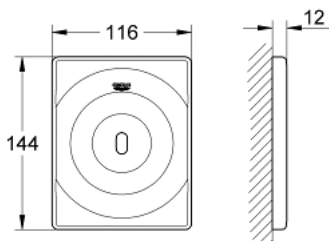

PRODUCT DESCRIPTION

- Colour: chrome
- with infrared sensor for bi-directional communication for monitoring, configuration and service purpose
- 6V lithium battery, type CR-P2
- battery lifetime: approx. 7 years (150 actuations a day)
- GROHE LongLife finish
- cartridge with solenoid valve and dirt strainer
- front plate 116 x 144 mm
- flow pressure min 0.5 bar
- operating pressure max 10 bar
- infra-red control
- multistage battery status display
- 7 pre-set programs:
  - auto flush
  - cleaning mode
  - pre-flush on/off
- additional functions and precise settings by remote control 36 407
- adjustable flow time by hand or remote
- set for final installation
- for Rapido U or Rapido UMB
- CE approved