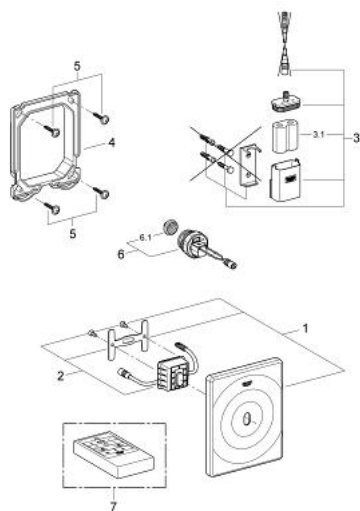

### PRODUCT DESCRIPTION

- Colour: chrome
- with infrared sensor for bi-directional communication for monitoring, configuration and service purpose
- 6V lithium battery, type CR-P2
- battery lifetime: approx. 7 years (150 actuations a day)
- GROHE LongLife finish
- cartridge with solenoid valve and dirt strainer
- front plate 116 x 144 mm
- flow pressure min 0.5 bar
- operating pressure max 10 bar
- infra-red control
- multistage battery status display
- 7 pre-set programs:
  - auto flush
  - cleaning mode
  - pre-flush on/off
- additional functions and precise settings by remote control 36 407
- adjustable flow time by hand or remote
- set for final installation
- for Rapido U or Rapido UMB
- CE approved

### SPARE PARTS

- 1: Top plate with electronic (Spare part-nr. 42451000)
- 2: Battery housing with battery (Spare part-nr. 42393000)
- 2.1: Battery (Spare part-nr. 42886000)
- 3: Mounting frame (Spare part-nr. 66845000)
- 4: Screw (Spare part-nr. 6636200M)
- 5: Solenoid valve (Spare part-nr. 66859000)
- 6: Remote control (Spare part-nr. 36407001)\*